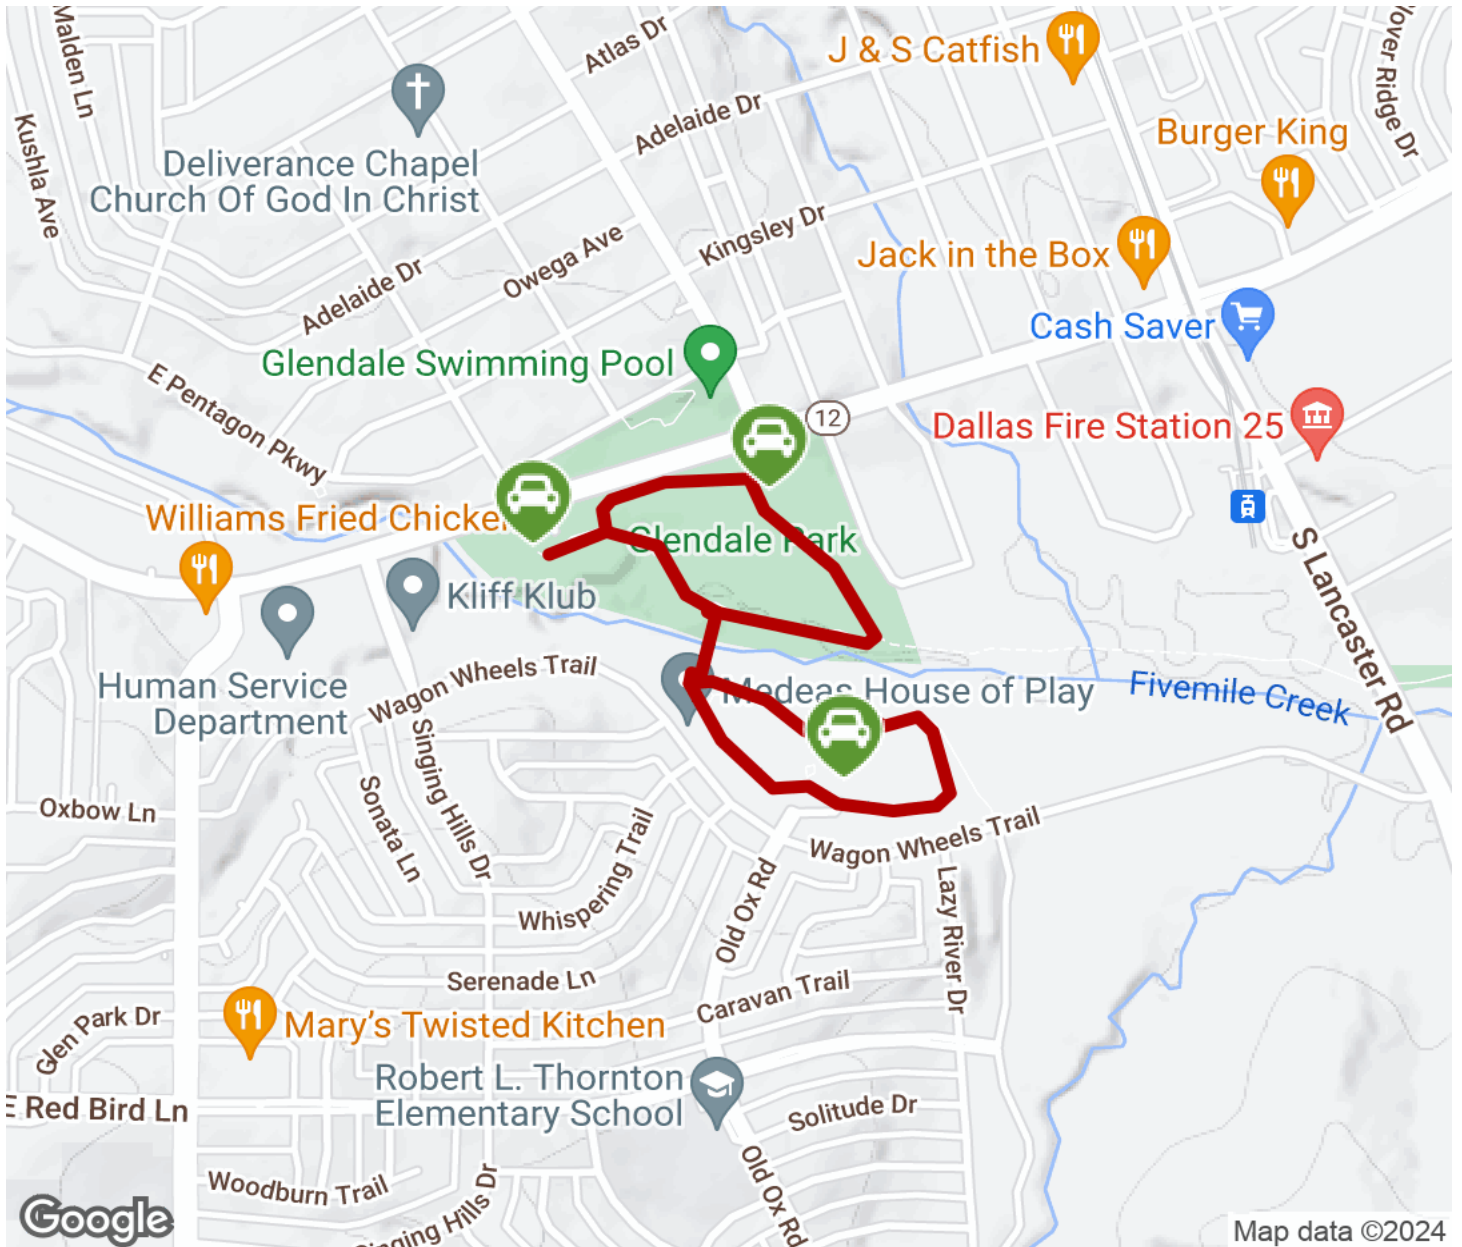

Glendale Park Loop Trail

Texas

Trailhead

Restroom

Parking

Water Fountain

Tunnel

TrailLink
by Rails-to-Trails Conservancy

TrailLink.com