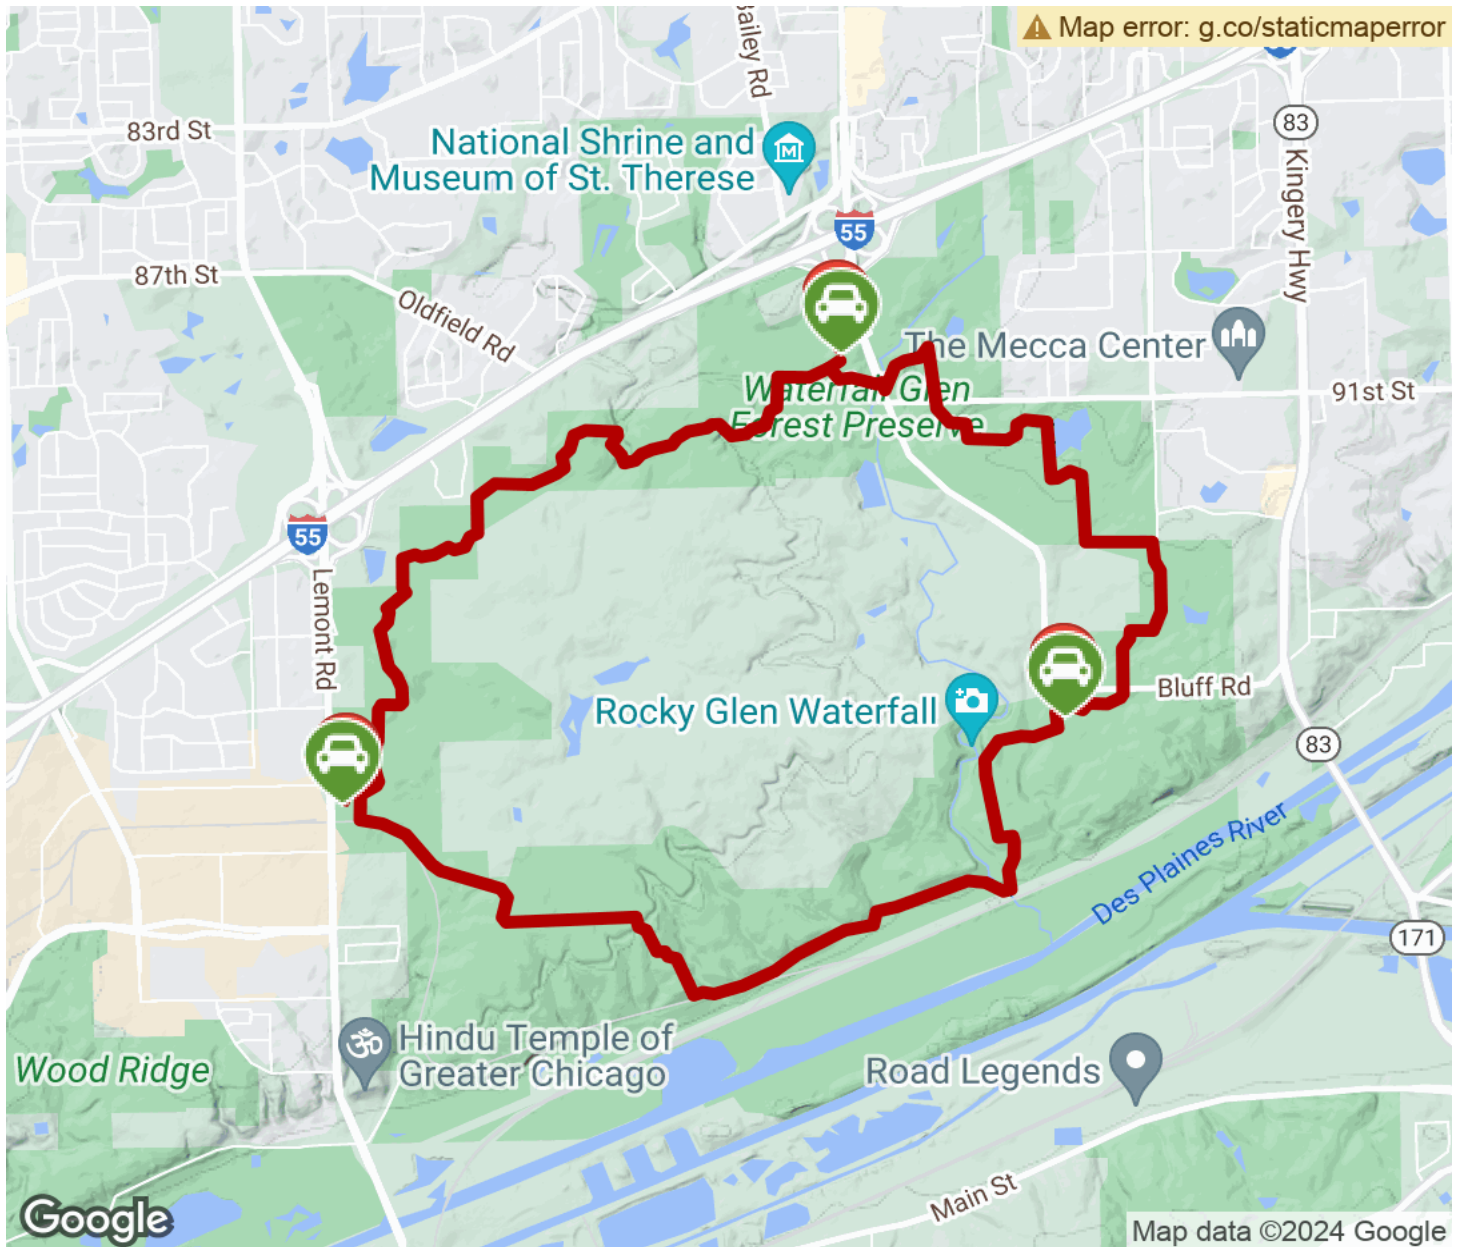

Waterfall Glen

Illinois

Map error: g.co/staticmaperror

- Trailhead
- Restroom
- Parking
- Water Fountain
- Tunnel