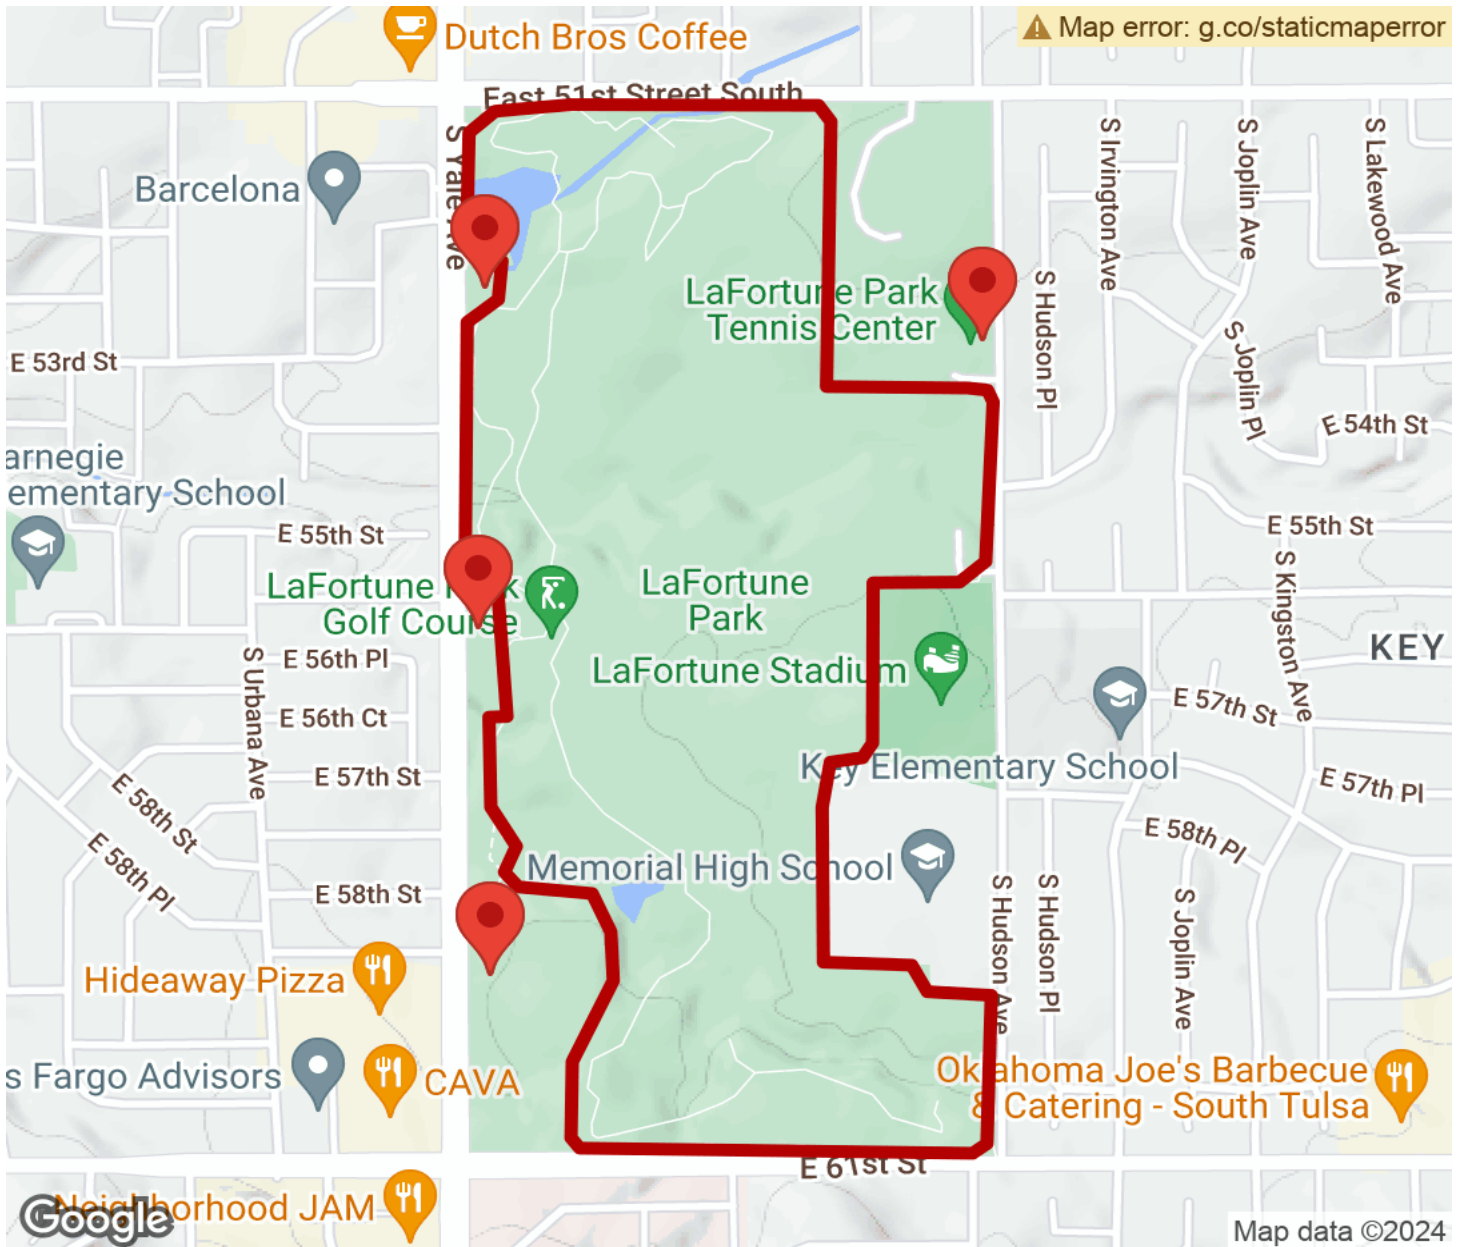

LaFortune Trail

Oklahoma

Trailhead

Restroom

Parking

Water Fountain

Tunnel

TrailLink
by Rails-to-Trails Conservancy

TrailLink.com