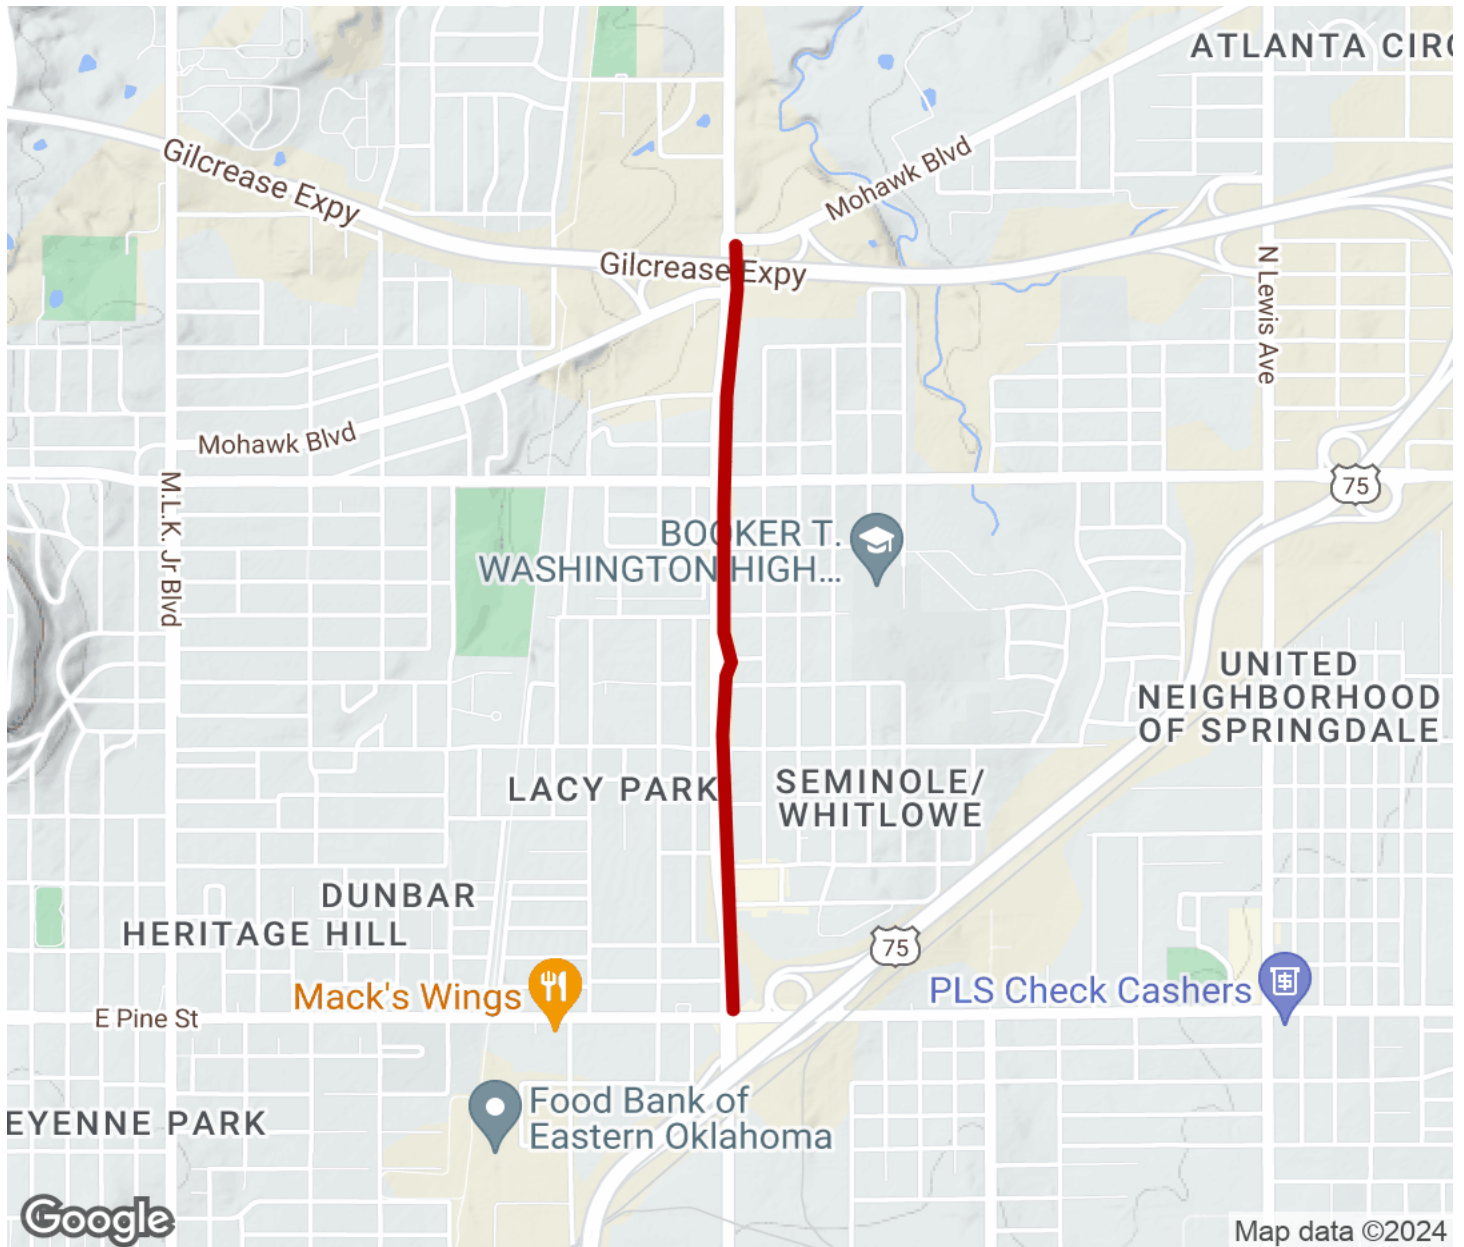

Peoria Trail

Oklahoma

Trailhead

Restroom

Parking

Water Fountain

Tunnel

TrailLink

by Rails-to-Trails Conservancy

[TrailLink.com](https://www.TrailLink.com)