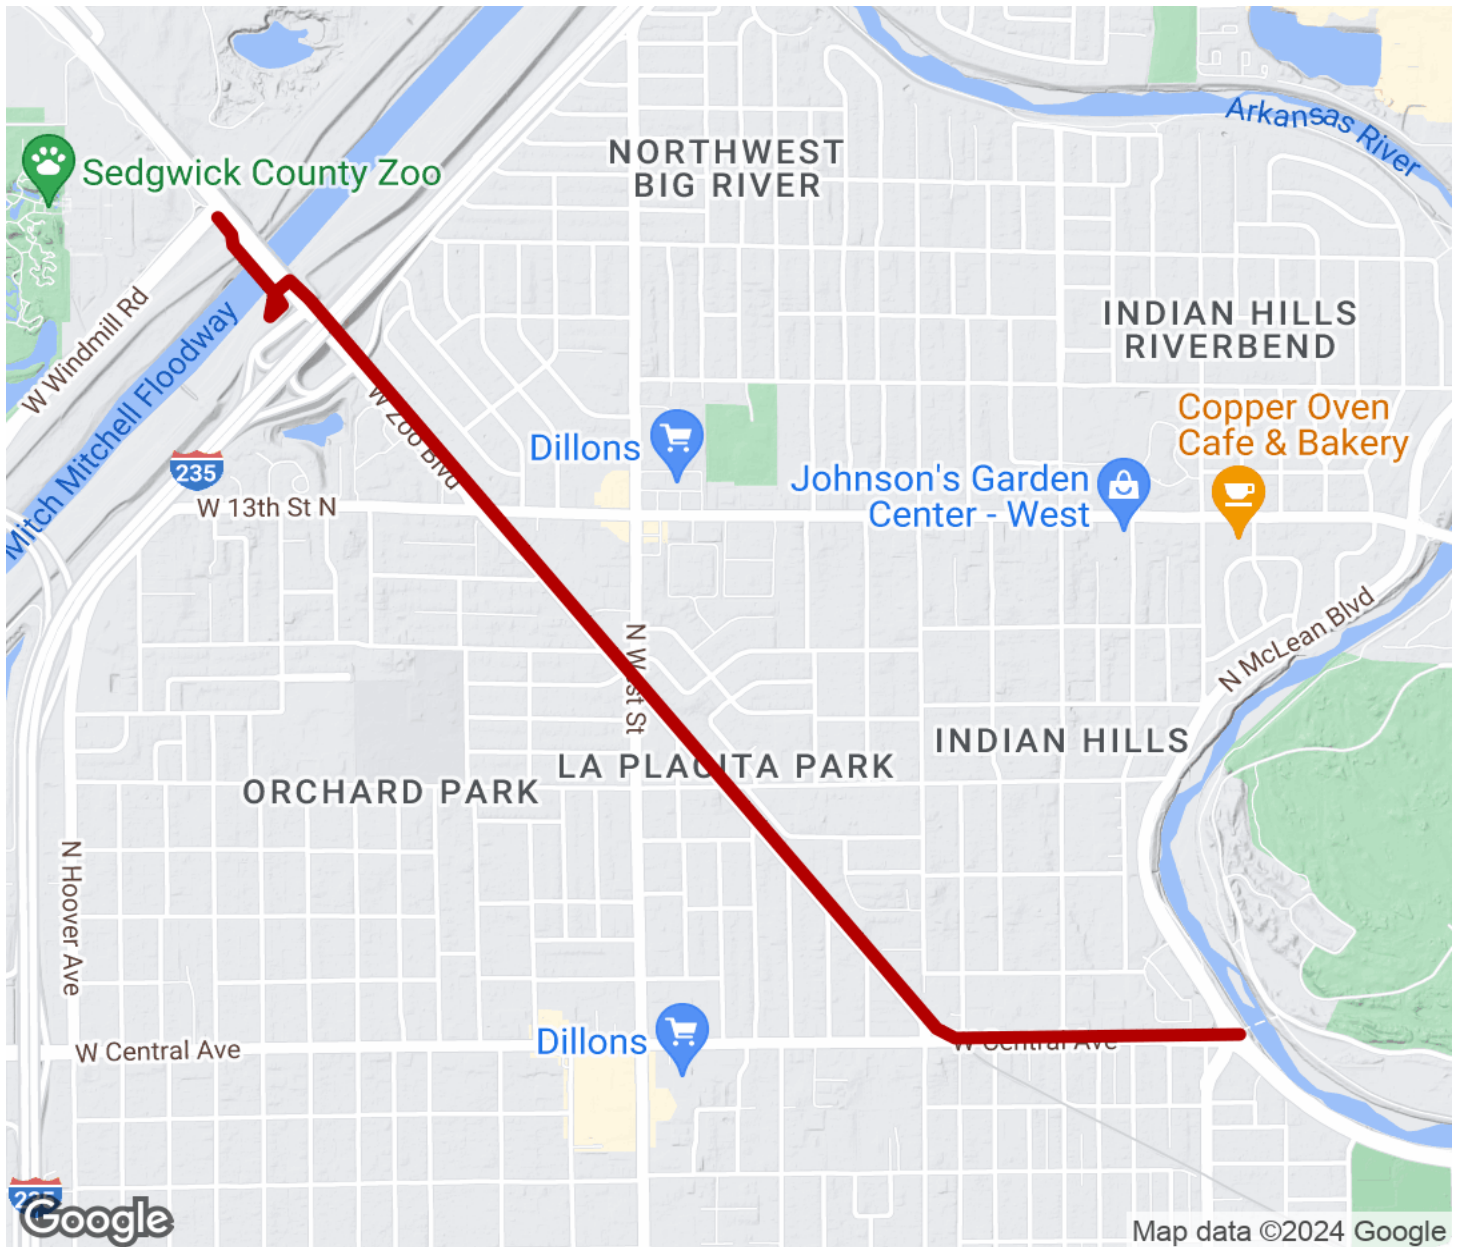

Zoo Boulevard Path

Kansas

Trailhead

Restroom

Parking

Water Fountain

Tunnel

TrailLink
by Rails-to-Trails Conservancy

TrailLink.com