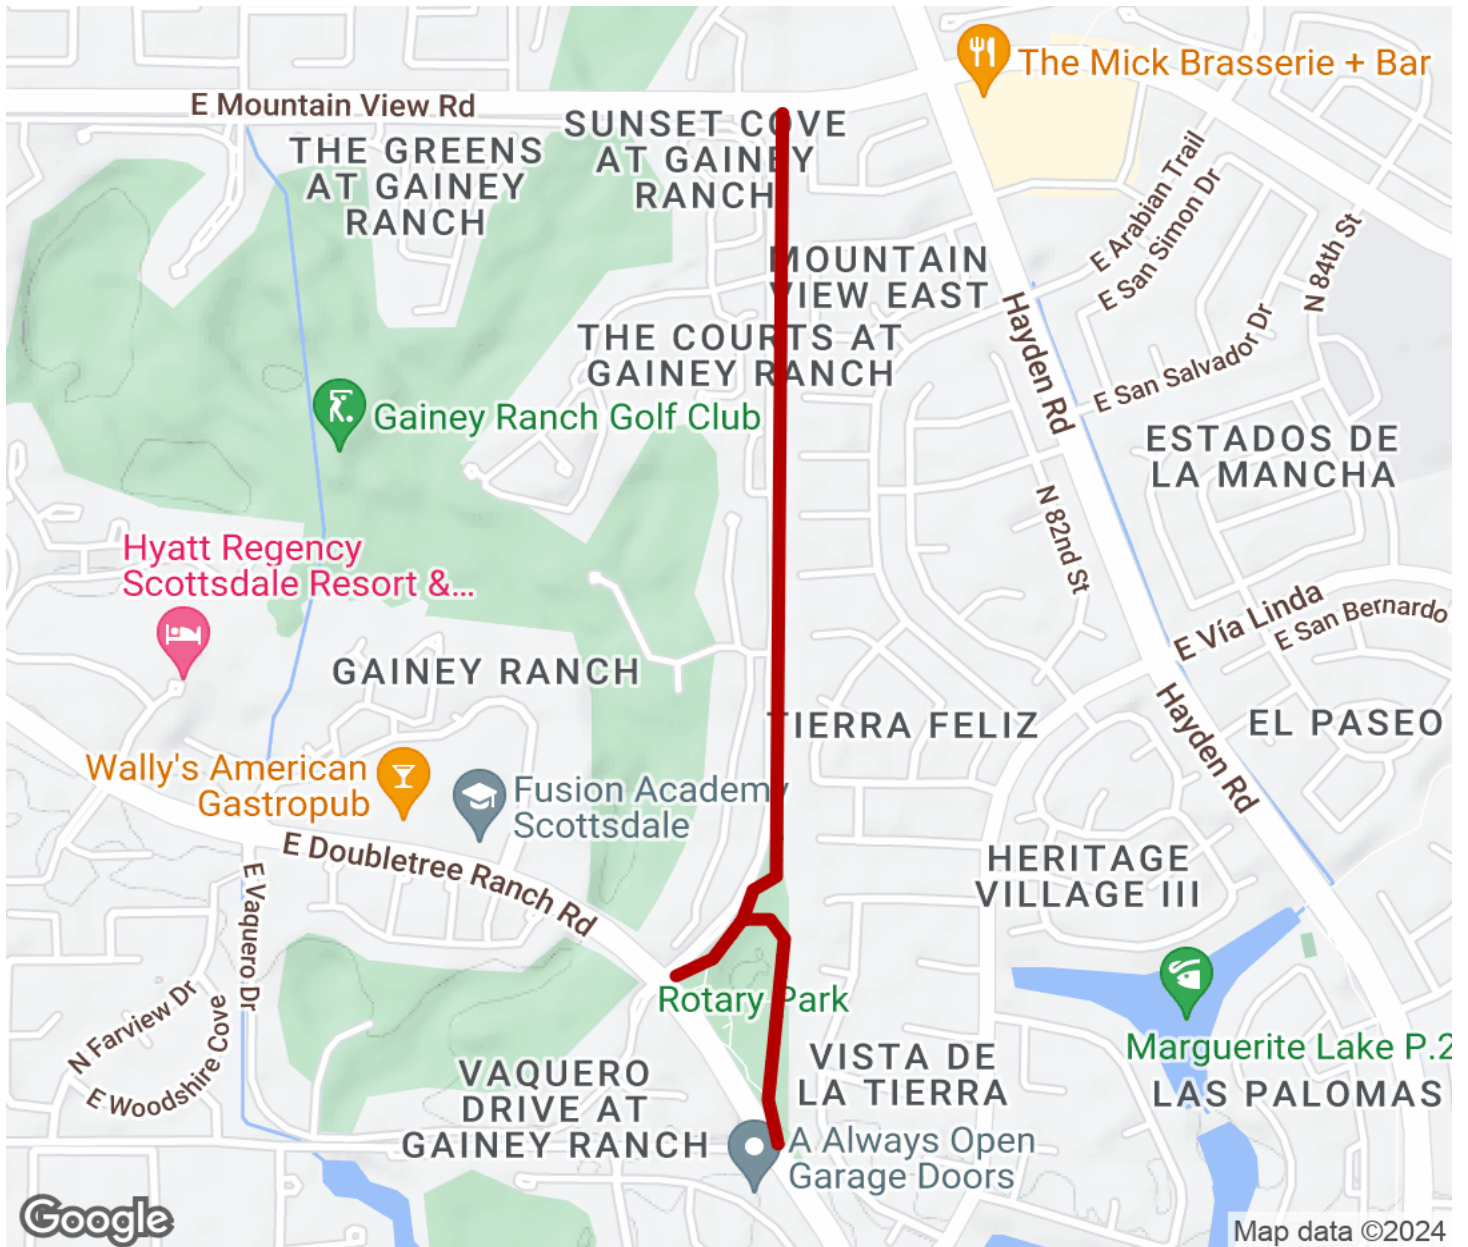

2024

TrailLink Unlimited

Guides

Gainey Ranch Road Trail

Arizona

Gainey Ranch Road Trail

Arizona

This short trail parallels Gainey Ranch Road from Scottsdale Rotary Park to E. Mountain View Road. It offers a great family

This short trail parallels Gainey Ranch Road from Scottsdale Rotary Park to E. Mountain View Road. It offers a great family recreation opportunity to nearby residents.

Gainey Ranch Road Trail

Arizona

States: Arizona

Counties: Maricopa

Length: 1.1miles

Trail end points: E. Mountain View Rd. to
Scottsdale Rotary Park at E. Doubletree Ranch
Rd.

Trail surfaces: Concrete

Trail category: Greenway/Non-RT

Trail activities: Bike,Inline
Skating,Wheelchair Accessible,Walking

Parking & Trail Access

Parking and restrooms for the Gainey Ranch Road Trail are available at Scottsdale Rotary Park (7959 E. Doubletree Ranch) in Scottsdale.

Gainey Ranch Road Trail

Arizona

Trailhead

Restroom