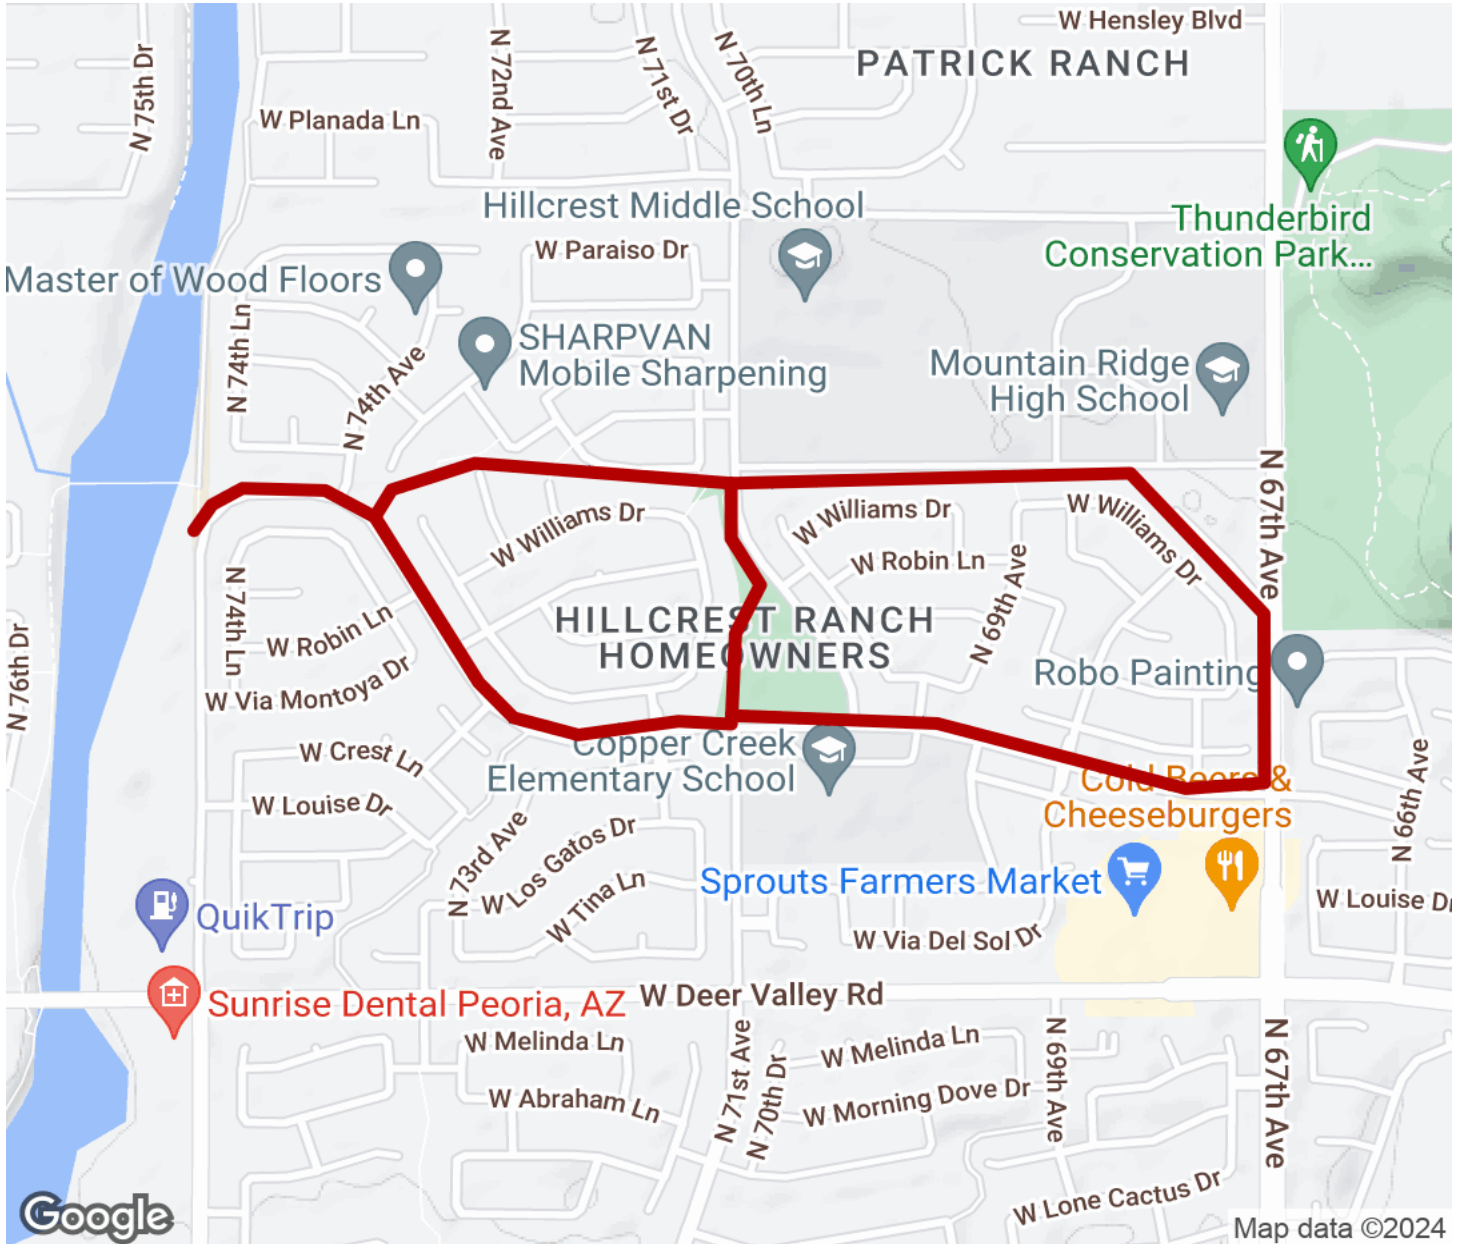

This short trail serves Hillcrest Ranch and the surrounding communities in Glendale. The trail also provides easy access to the short [67th Avenue Trail](#) and can be connected to the much longer [New River Trail](#) using streets and sidewalks.

Hillcrest Ranch Trail

Arizona

States: Arizona

Counties: Maricopa

Length: 2.4miles

Trail end points: N. 75th Ave. and Hillcrest Blvd. to N. 67th Ave.

Trail surfaces: Concrete

Trail category: Greenway/Non-RT

Trail activities: Bike, Inline Skating, Wheelchair Accessible, Walking

Parking & Trail Access

Parking for the Hillcrest Ranch Trail is available at Hillcrest Park, located at the intersection of 71st Avenue and Hillcrest Boulevard in Glendale.

Hillcrest Ranch Trail

Arizona

Trailhead

Restroom

Parking

Water Fountain

Tunnel

TrailLink
by Rails-to-Trails Conservancy