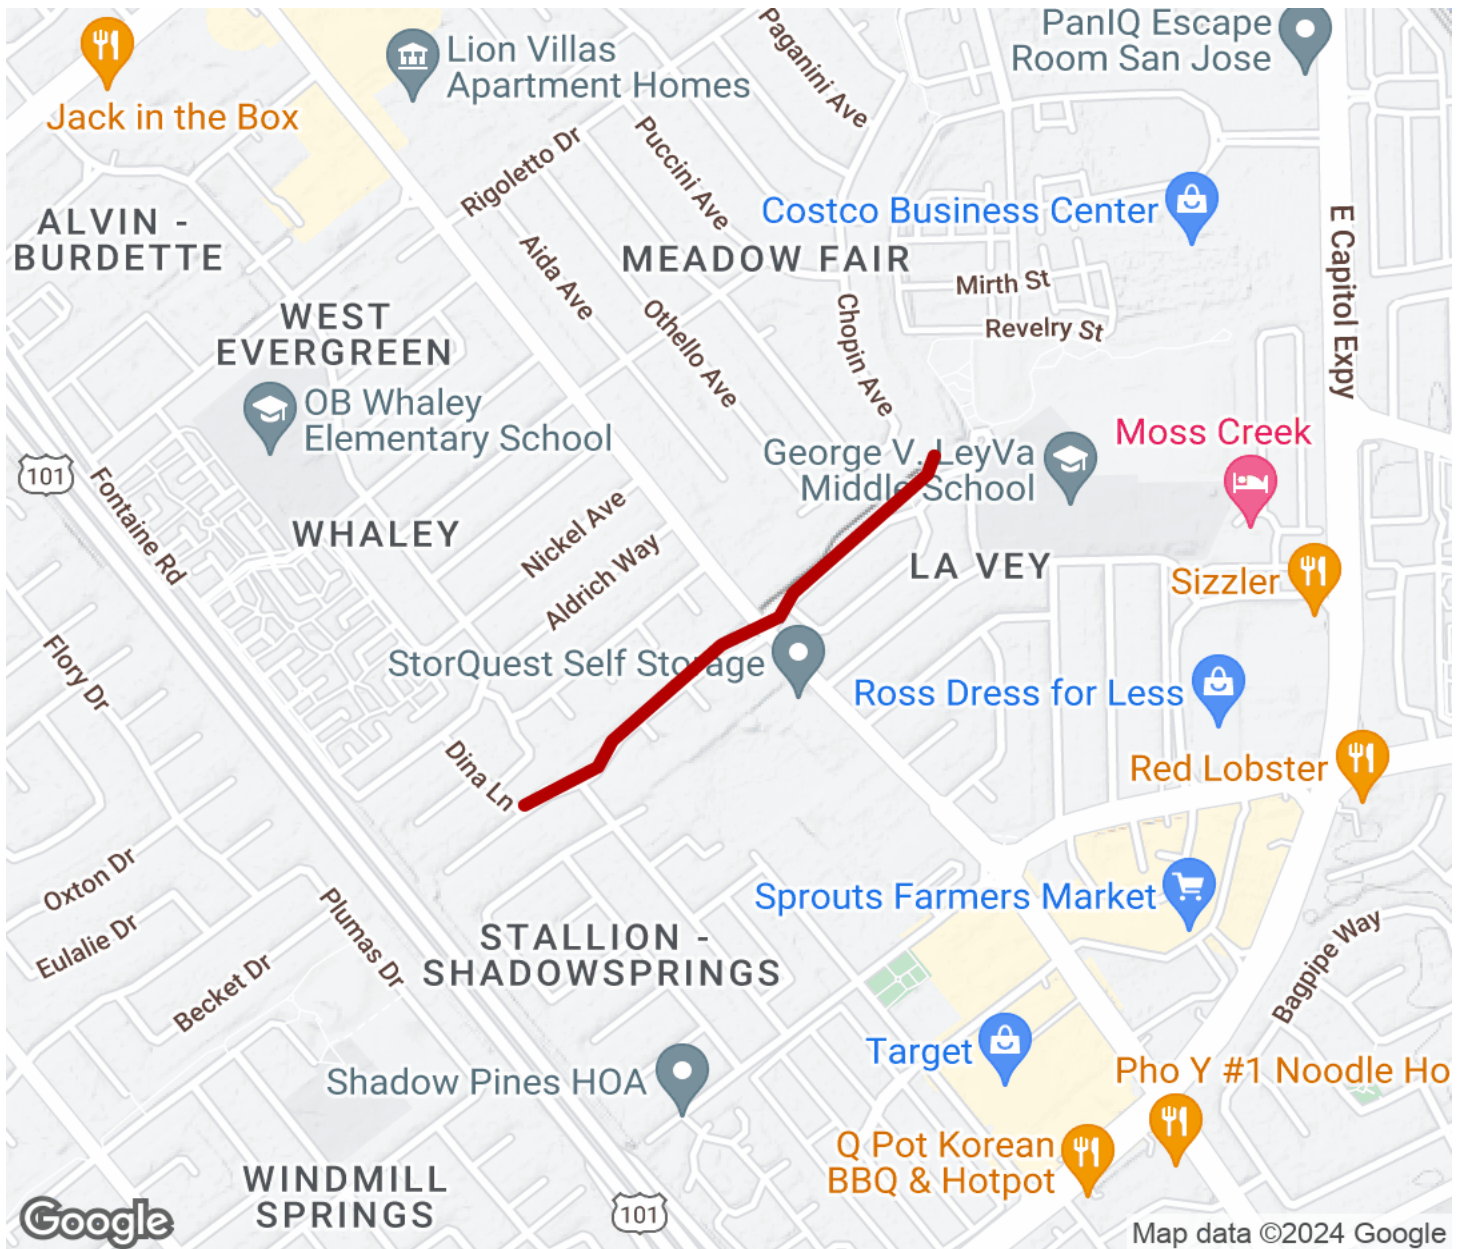

2024

TrailLink Unlimited 

Guides

**Barberry
Walkway**
California

Barberry Walkway *California*

The Barberry Walkway runs parallel to Barberry Lane between Corda Drive near Meadowfair Park and Dina Lane. There are plans

The Barberry Walkway runs parallel to Barberry Lane between Corda Drive near Meadowfair Park and Dina Lane. There are plans to extend the walkway along the outskirts of the park to Quimby Road.

Barberry Walkway

California

States: California

Counties: Santa Clara

Length: 0.5miles

Trail end points: Corda Drive to Dina Lane

Trail surfaces: Concrete

Trail category: Greenway/Non-RT

Trail activities: Bike, Wheelchair

Accessible, Walking

Parking & Trail Access

Barberry Walkway

California

Trailhead

Restroom

Parking

Water Fountain