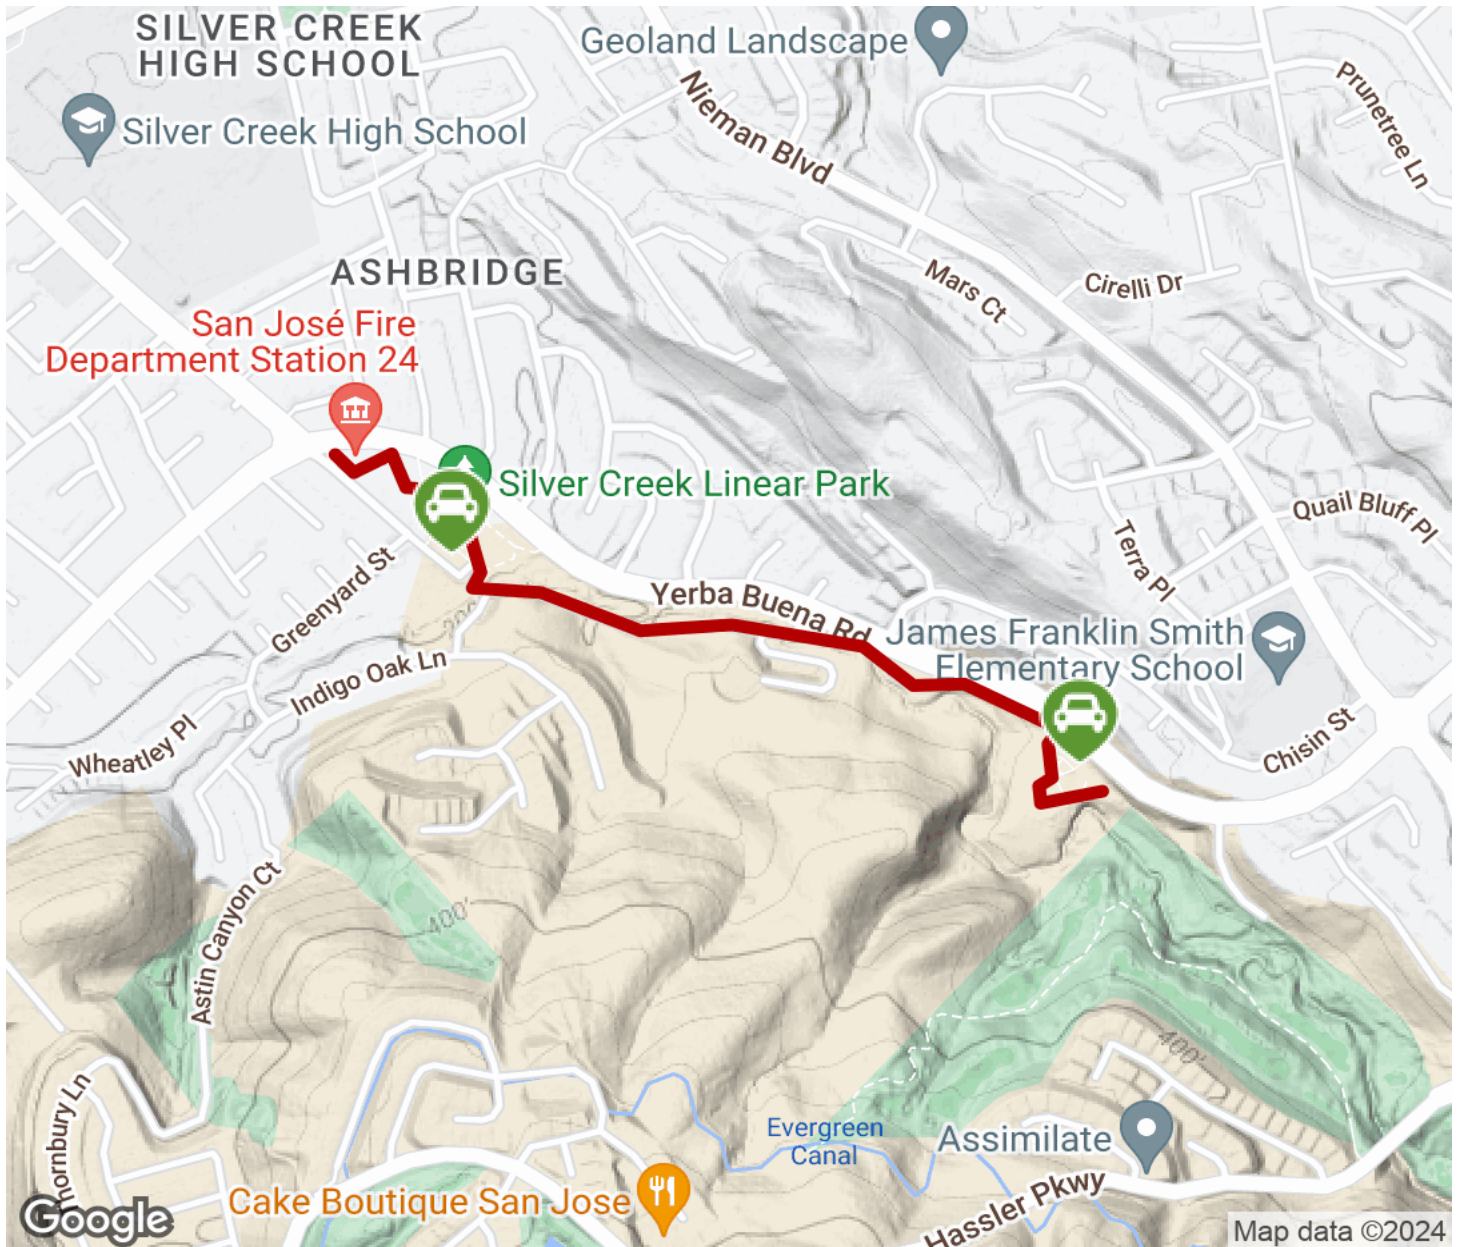

## Upper Silver Creek Trail

California

*The Upper Silver Creek Trail courses through Silver Creek Linear Park, offering a nice play area and picnicking at the southern end*

The Upper Silver Creek Trail courses through Silver Creek Linear Park, offering a nice play area and picnicking at the southern end and tennis courts and a basketball court at the northern end. Although the trail is short, it heads up hill from north to south, which can challenge some trail users.

# Upper Silver Creek Trail

California

**States:** California

**Counties:** Santa Clara

Length: 0.9miles

**Trail end points:** Yerba Buena Rd. at Silver Creek Rd. (north end) to Yerba Buena Rd. nr. the golf course

## Parking & Trail Access

Parking is available off Yerba Buena Road at both endpoints.

# Upper Silver Creek Trail

California

Trailhead

Restroom

Parking

Water Fountain

Tunnel