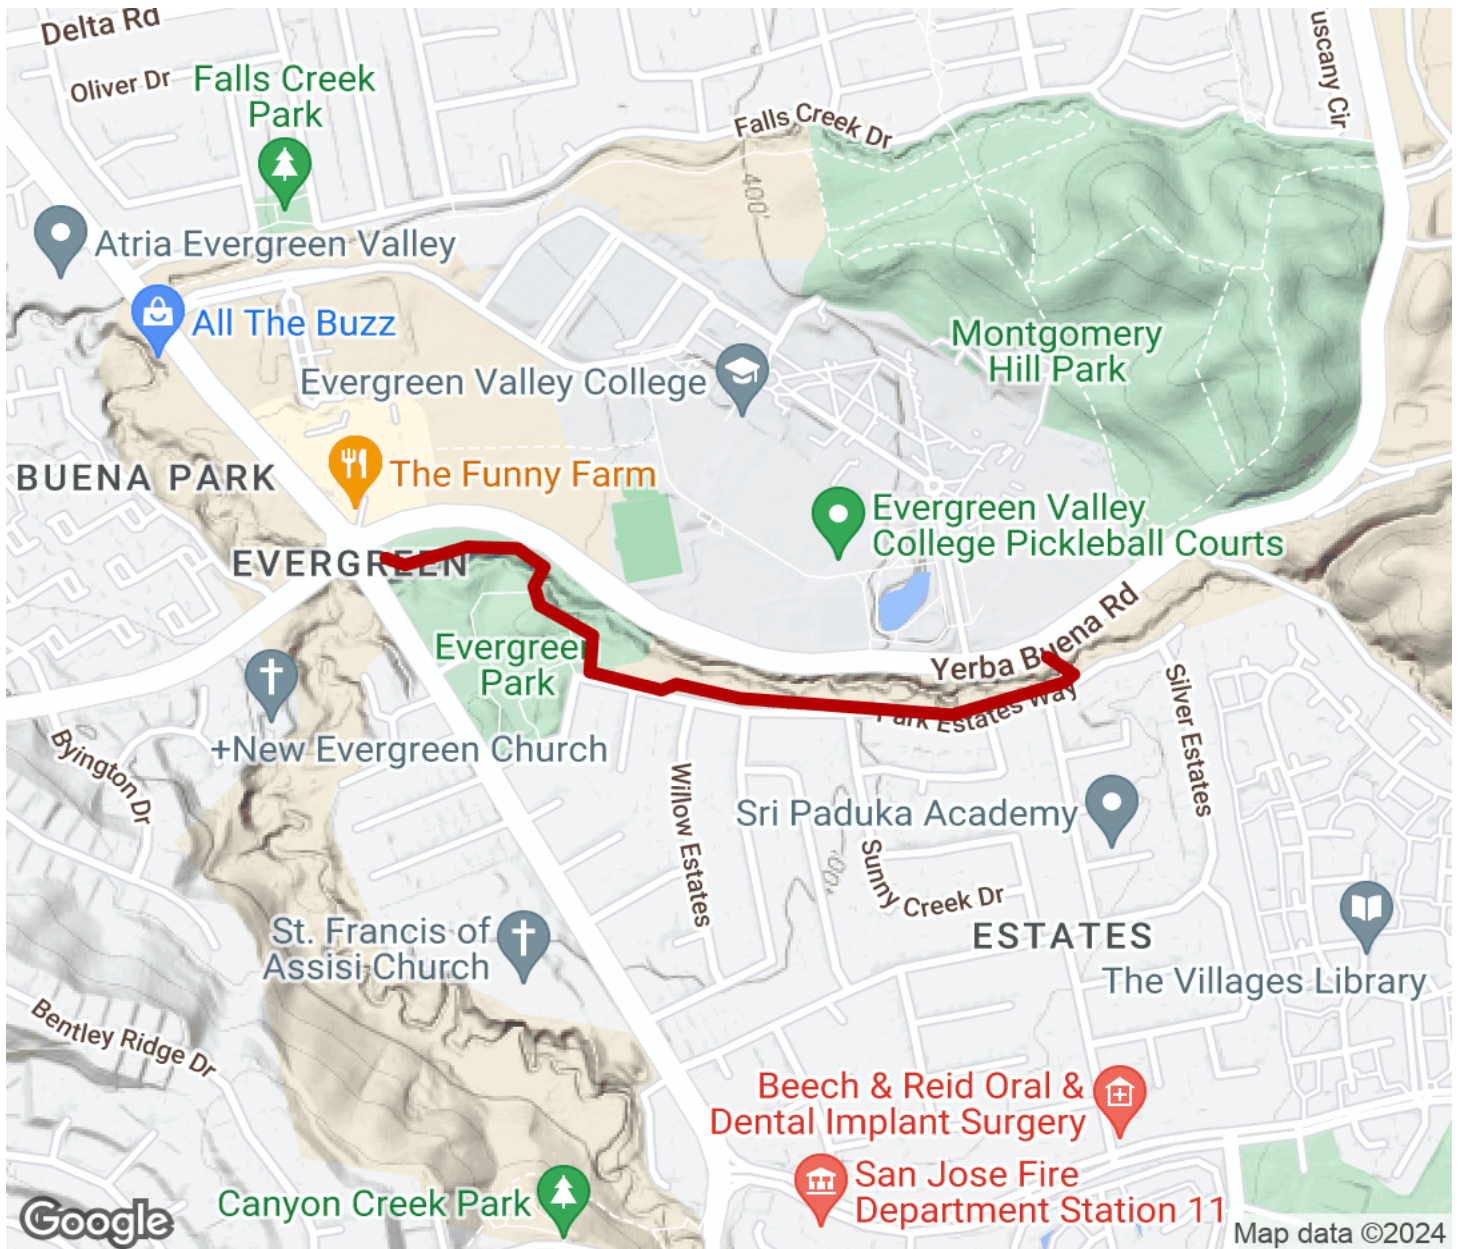

2024

TrailLink Unlimited

Guides

Yerba Buena Creek Trail

California

Yerba Buena Creek Trail

California

The Yerba Buena Creek Trail follows its namesake creek through Evergreen Park behind the community center, paralleling Yerba

The Yerba Buena Creek Trail follows its namesake creek through Evergreen Park behind the community center, paralleling Yerba Buena Road and Park Estates Way.

Yerba Buena Creek Trail

California

States: California

Counties: Santa Clara

Length: 0.7miles

Trail end points: Yerba Buena Rd. at San Felipe Rd. to Yerba Buena Rd. nr. Valle del Laeo

Trail surfaces: Asphalt,Gravel

Trail category: Greenway/Non-RT

Trail activities: Bike,Mountain Biking,Walking

Parking & Trail Access

Park at Evergreen Community Center off San Felipe Road.

Yerba Buena Creek Trail

California

Trailhead

Restroom

Parking

Water Fountain