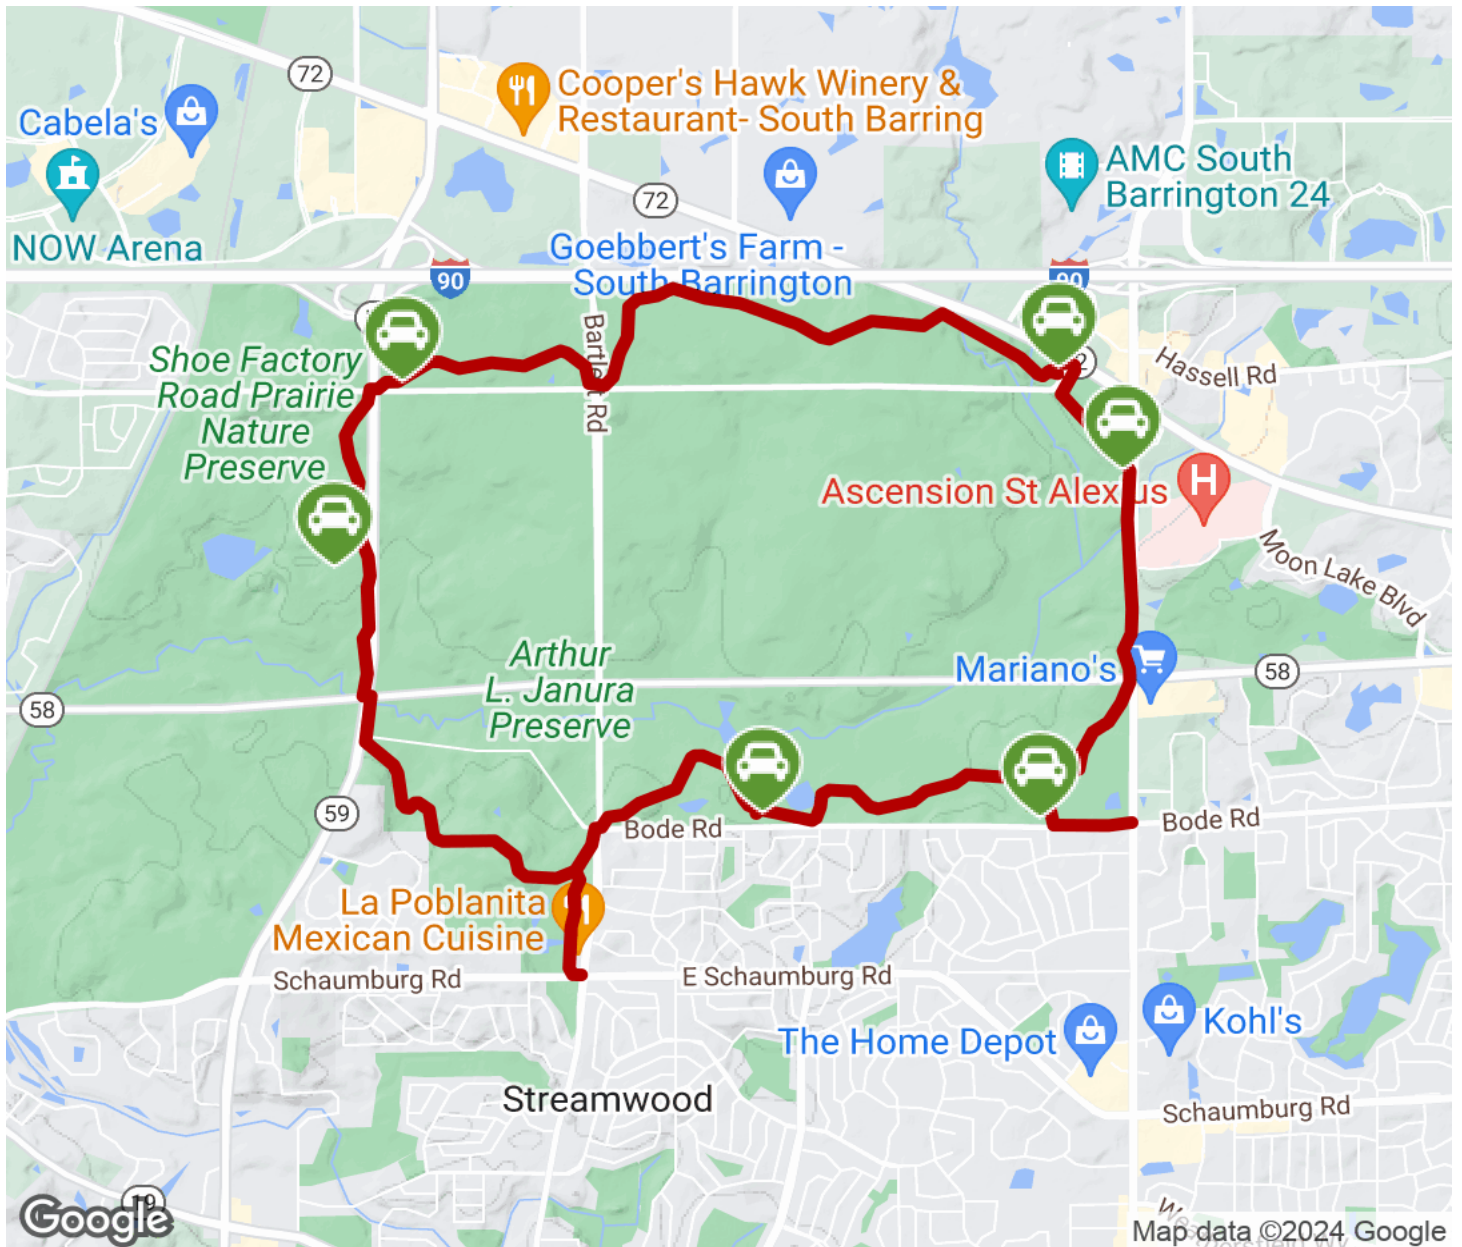

Poplar Creek Trail

Illinois

Trailhead

Restroom

Parking

Water Fountain

Tunnel

TrailLink
by Rails-to-Trails Conservancy

TrailLink.com