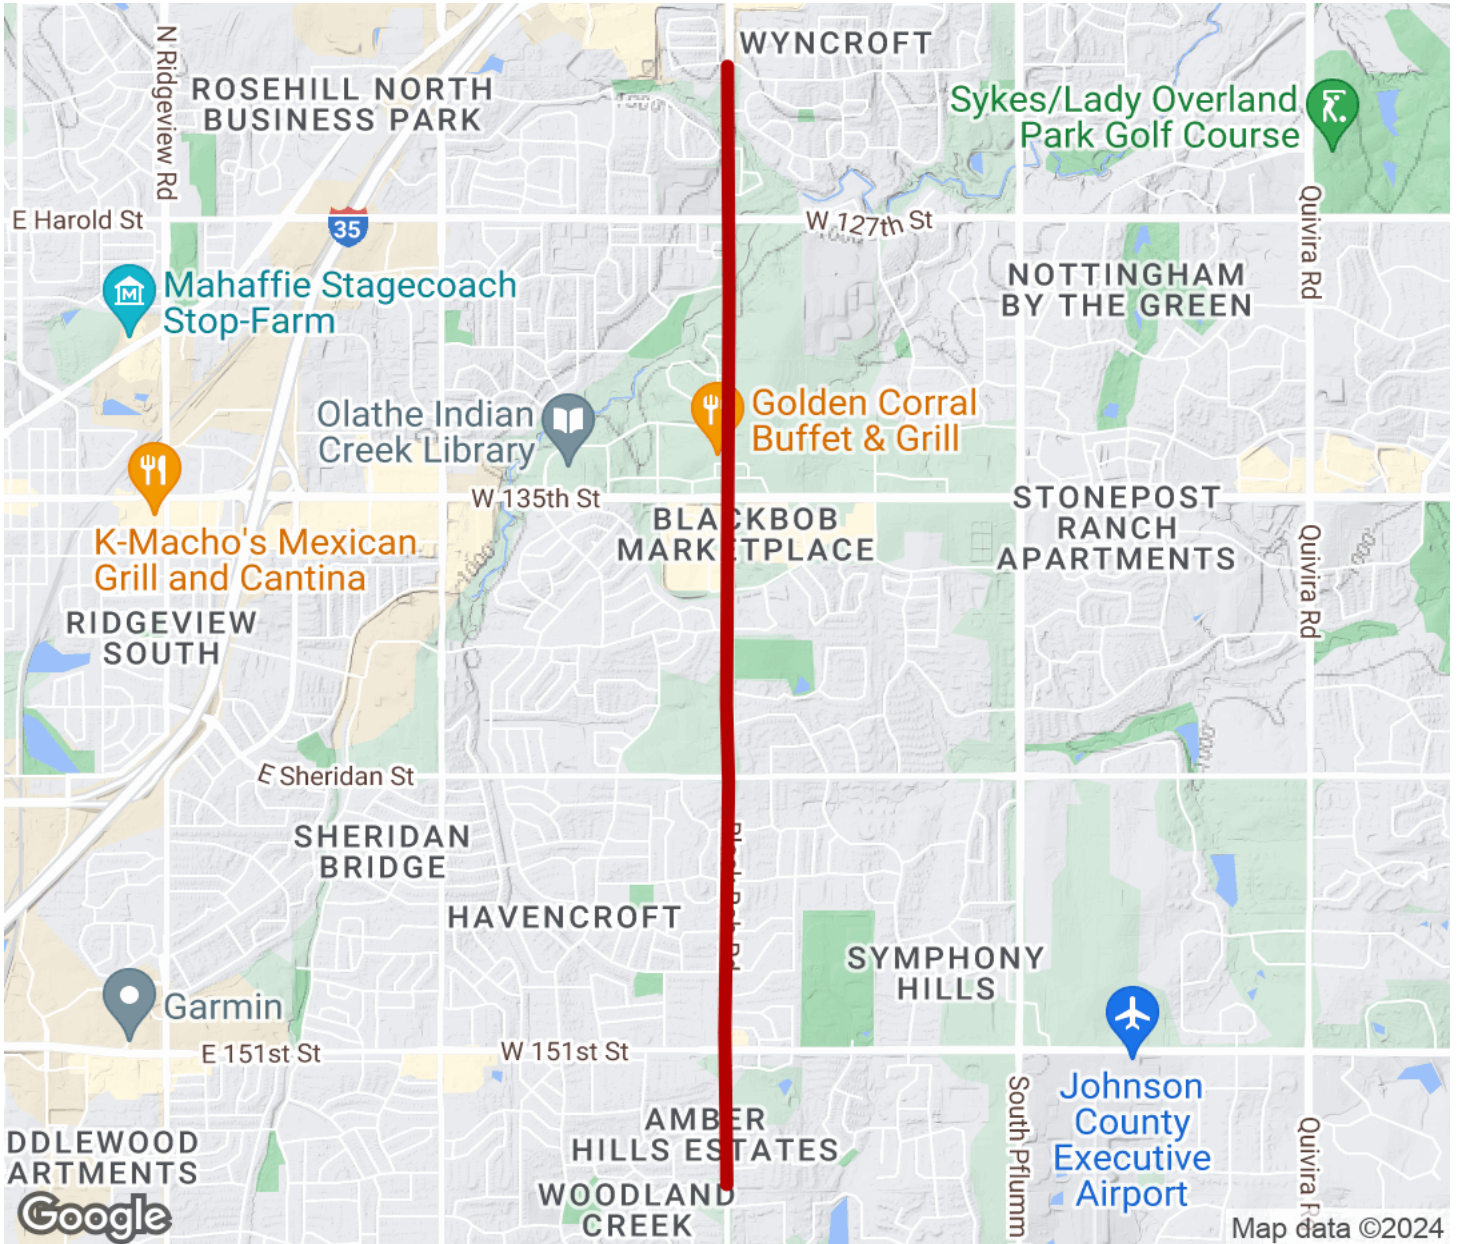

Blackbob Road Trail

Kansas

Trailhead

Restroom

Parking

Water Fountain

Tunnel

TrailLink
by Rails-to-Trails Conservancy

TrailLink.com