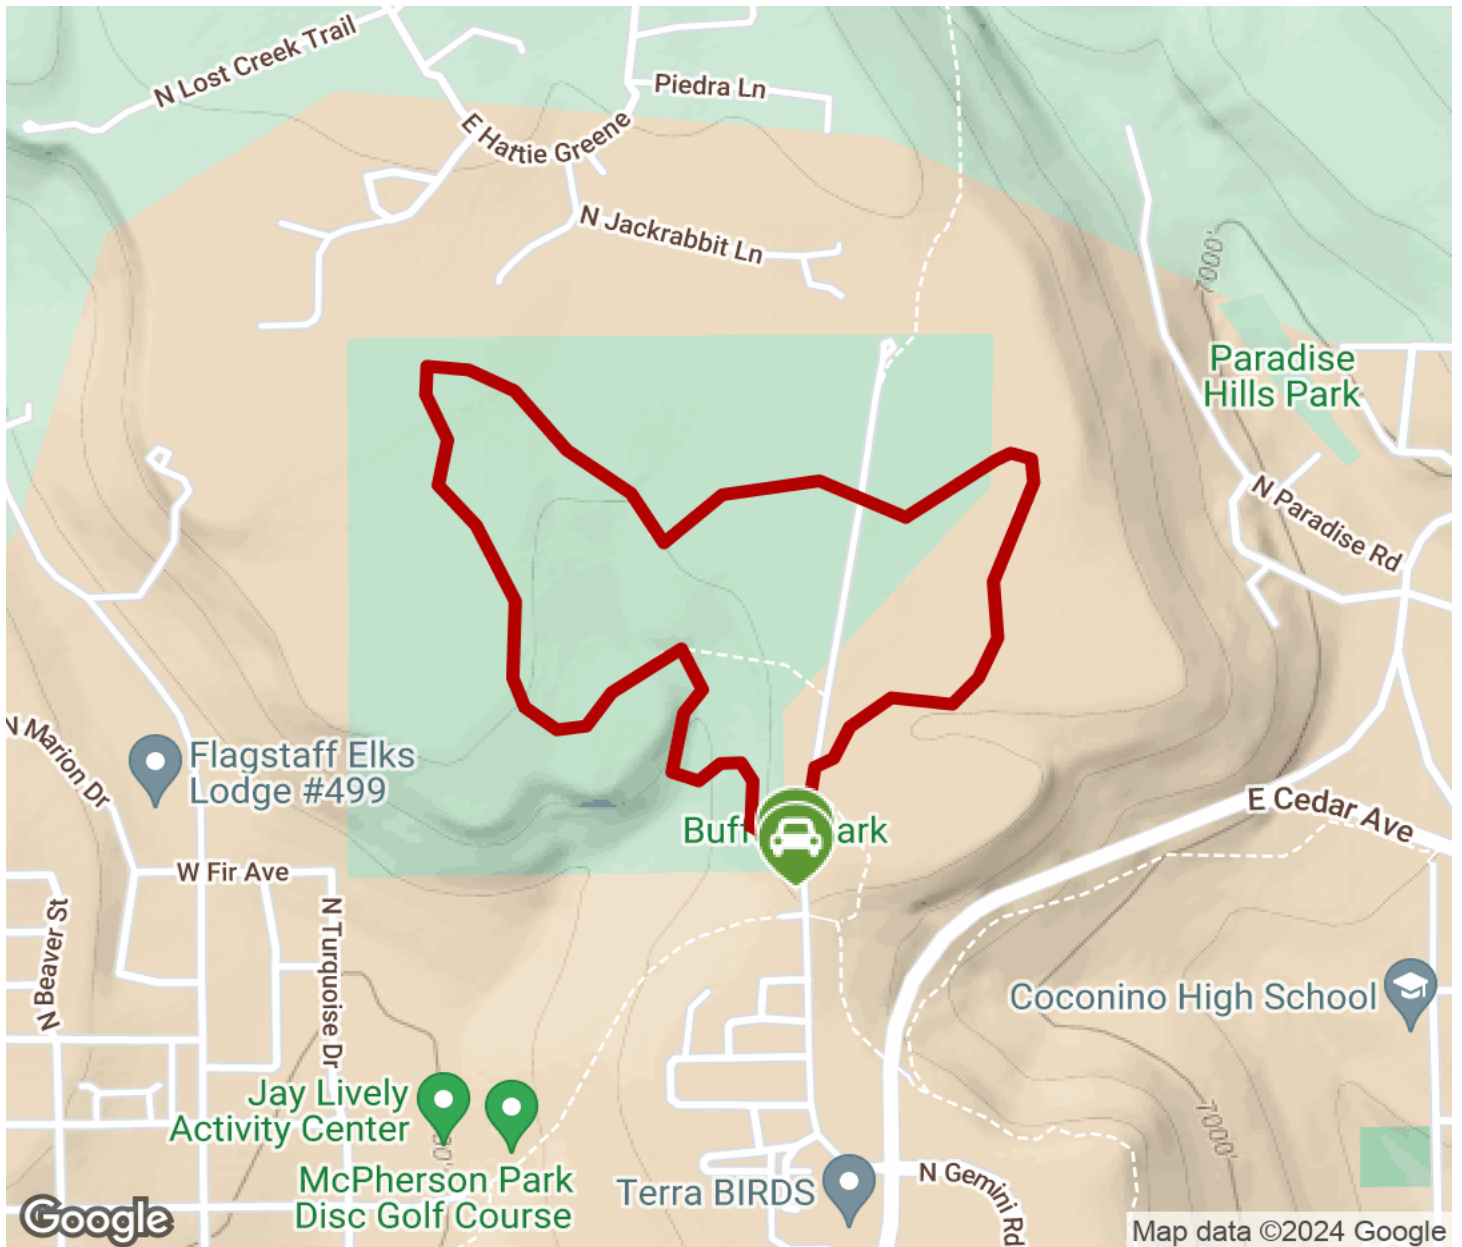

## Buffalo Park Loop

Arizona

*The Buffalo Park Loop circles the park of the same name atop McMillan Mesa, an ancient lava flow. The trail traverses open,*

The Buffalo Park Loop circles the park of the same name atop McMillan Mesa, an ancient lava flow. The trail traverses open, native grasslands and a small wooded section in a ravine. From the mesa you can enjoy fantastic views of the surrounding pine-covered mountains.

# Buffalo Park Loop

Arizona

**States:** Arizona

**Counties:** Coconino

Length: 2miles

**Trail end points:** Buffalo Park to Buffalo Park

**Trail surfaces:** Dirt,Gravel

**Trail category:** Greenway/Non-RT

## Parking & Trail Access

Access Buffalo Park at 2400 North Gemini Drive.

# Buffalo Park Loop

Arizona

Trailhead

Restroom

Parking

Water Fountain

Tunnel