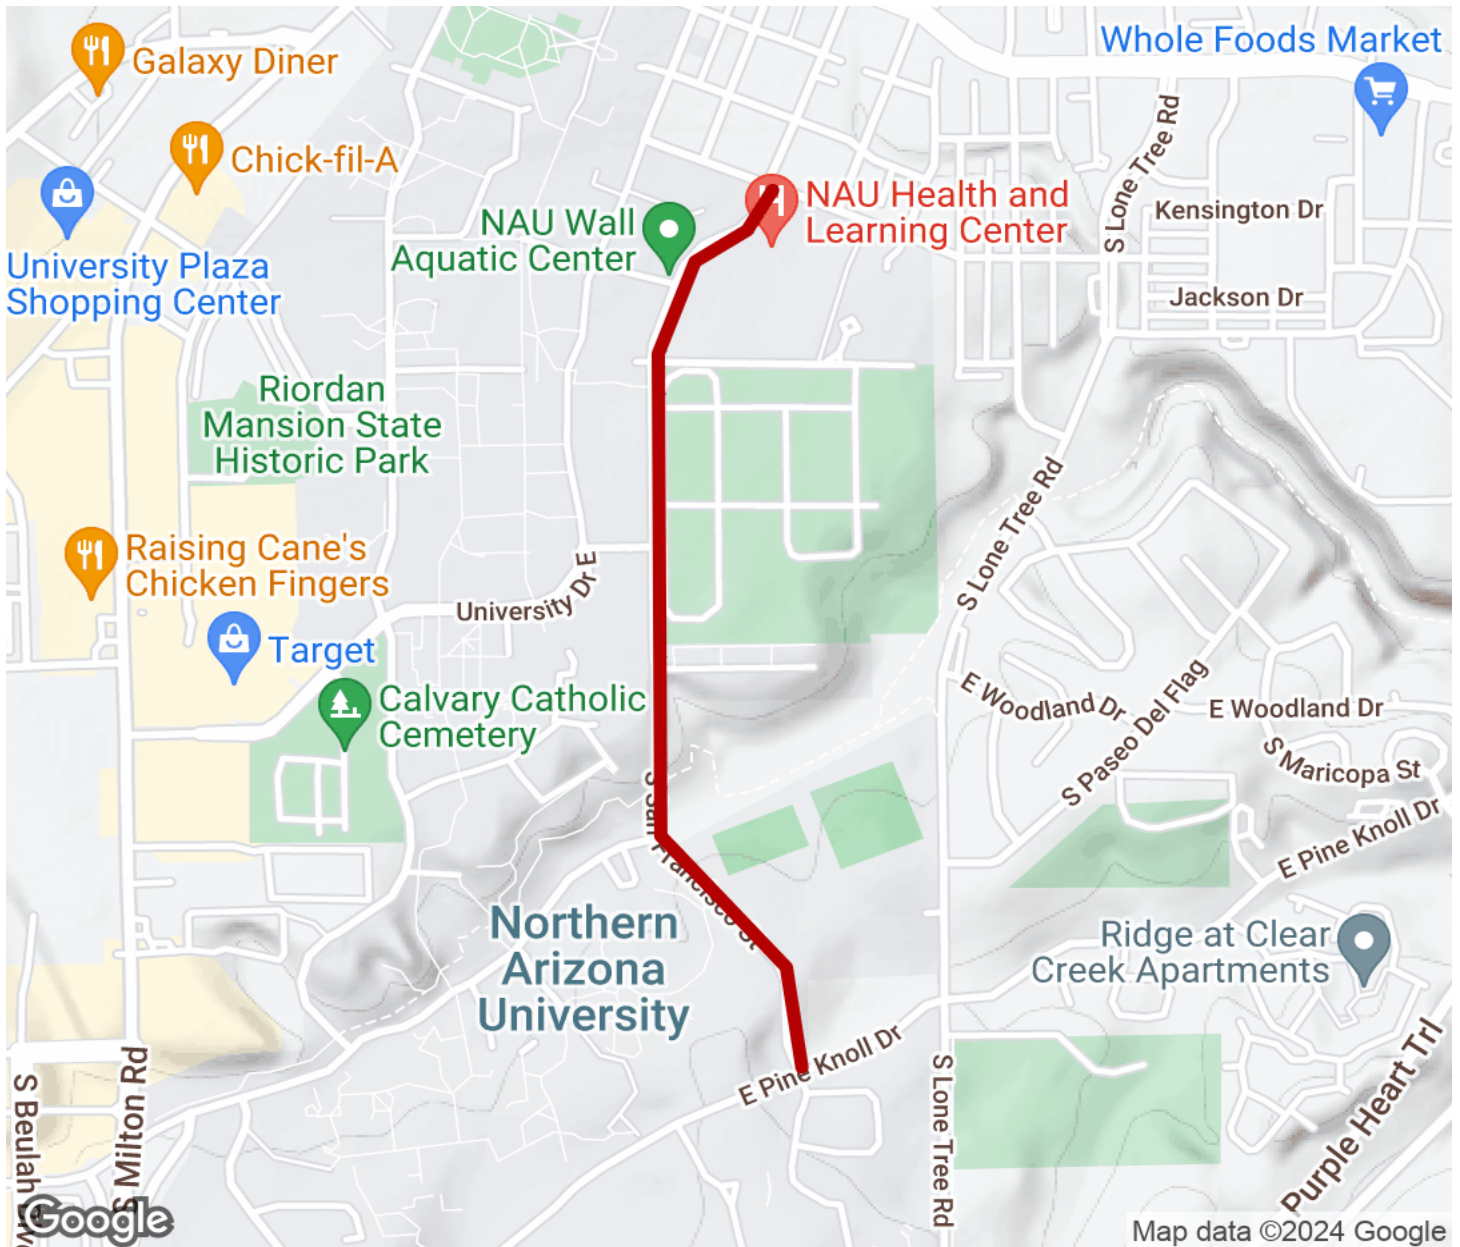

2024

TrailLink Unlimited

Guides

**San Francisco
Trail**
Arizona

San Francisco Trail

Arizona

The San Francisco Trail parallels San Francisco Street on the east side of Northern Arizona University campus, running between

The San Francisco Trail parallels San Francisco Street on the east side of Northern Arizona University campus, running between Franklin Avenue and Pine Knoll Drive. It intersects the [Sinclair Wash Trail](#) at E. McConnell Drive and San Francisco Street.

San Francisco Trail

Arizona

States: Arizona

Counties: Coconino

Length: 0.9miles

Trail end points: Franklin Avenue to Pine Knoll Drive

Trail surfaces: Asphalt

Trail category: Greenway/Non-RT

Arizona

Trailhead

Restroom

Parking

Water Fountain

Tunnel

TrailLink

by Rails-to-Trails Conservancy