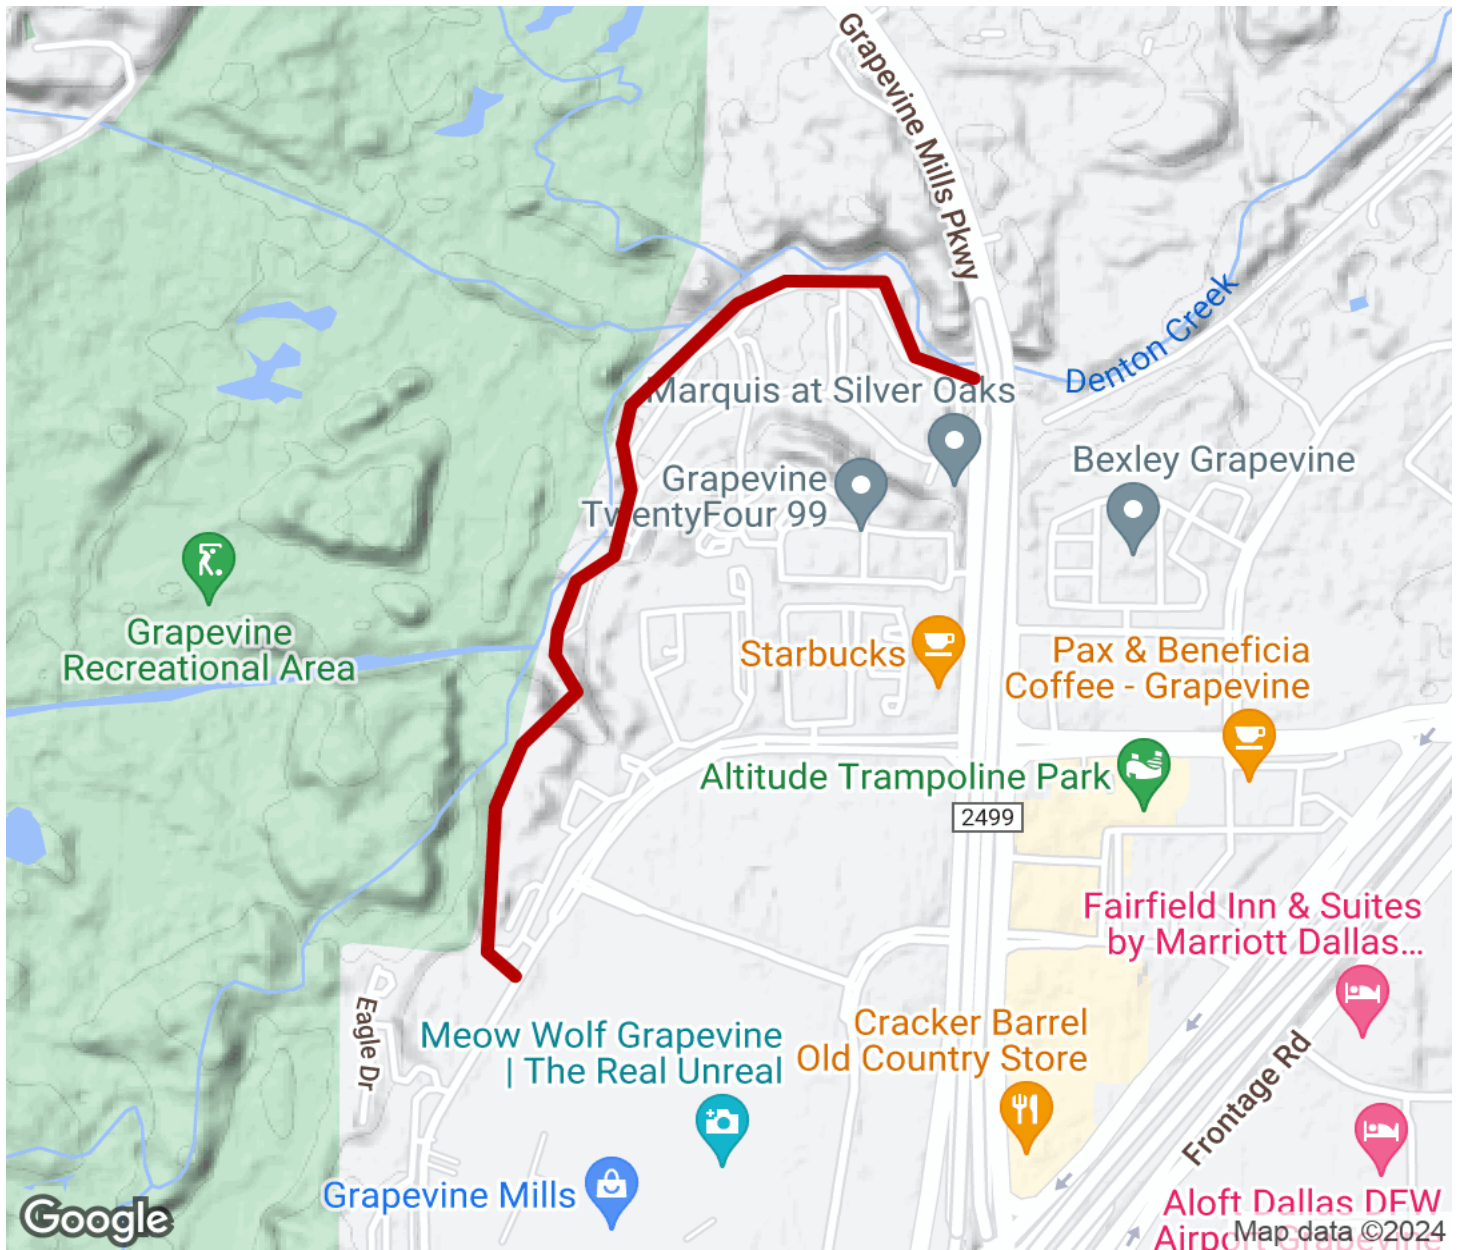

Mills Run Trail

Texas

Trailhead

Restroom

Parking

Water Fountain

Tunnel

TrailLink
by Rails-to-Trails Conservancy

TrailLink.com