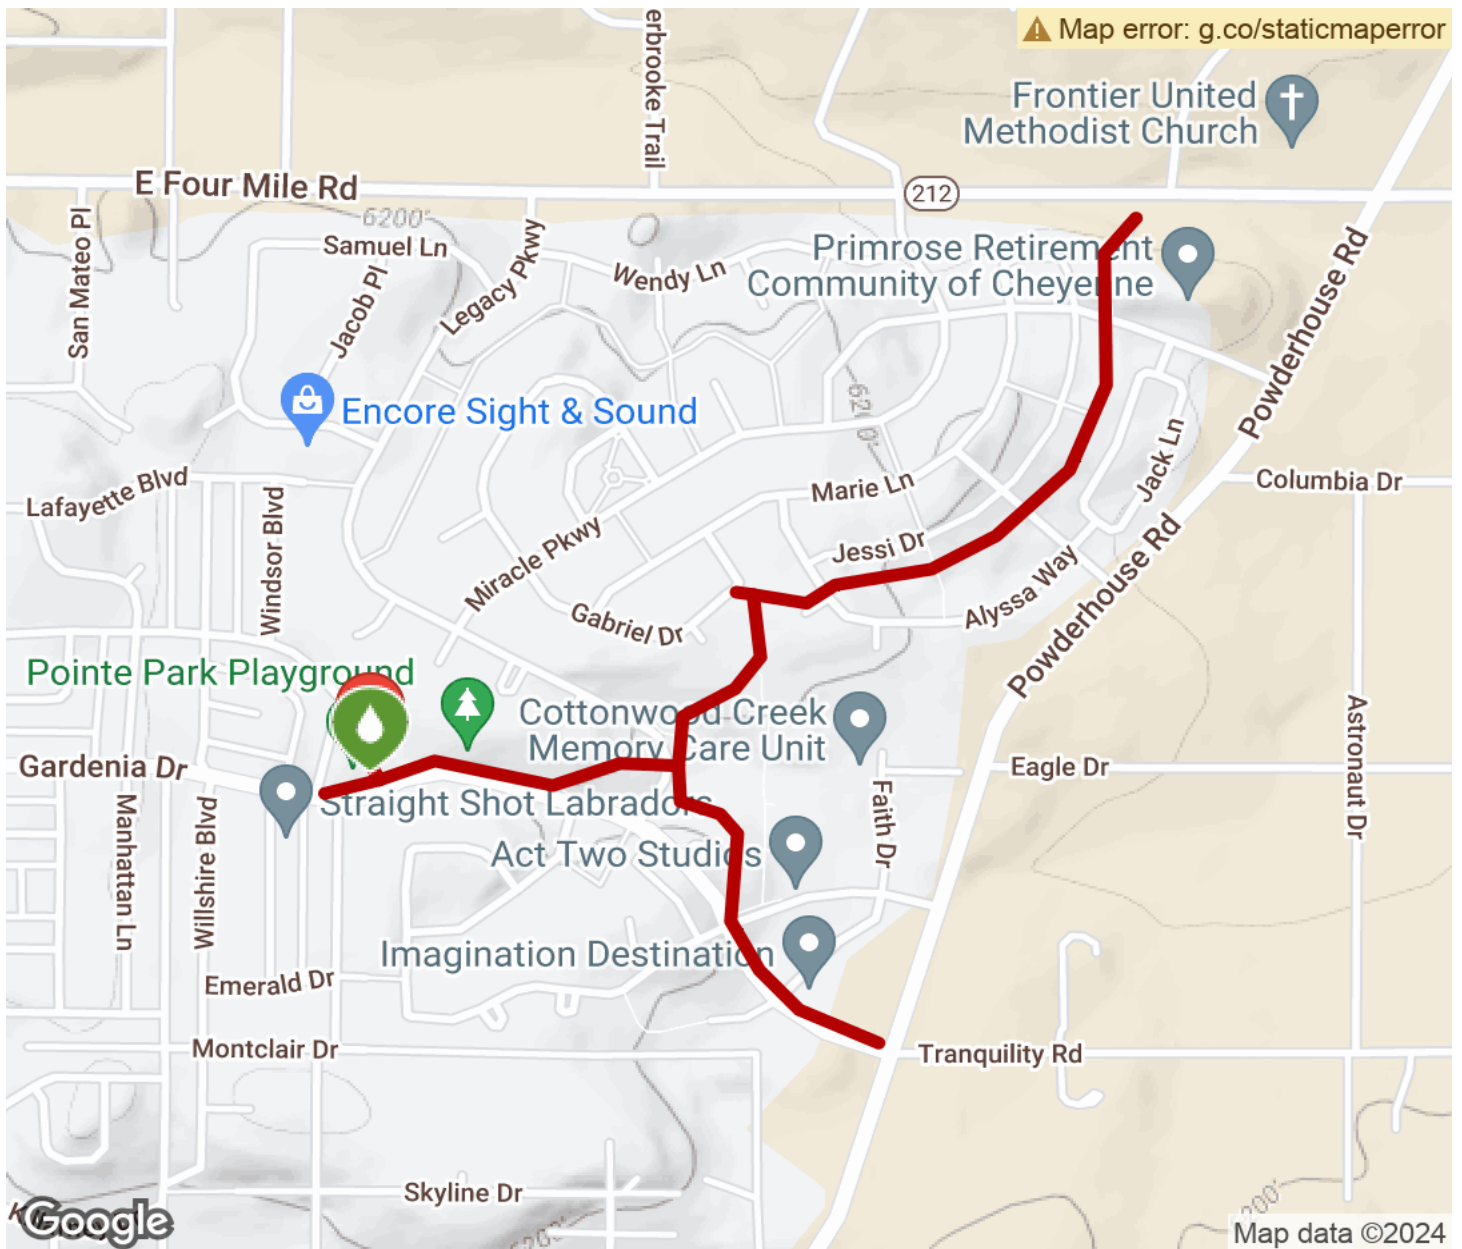

Pointe Greenway

Wyoming

Trailhead

Restroom

Parking

Water Fountain

Tunnel

TrailLink

by Rails-to-Trails Conservancy

[TrailLink.com](https://www.TrailLink.com)