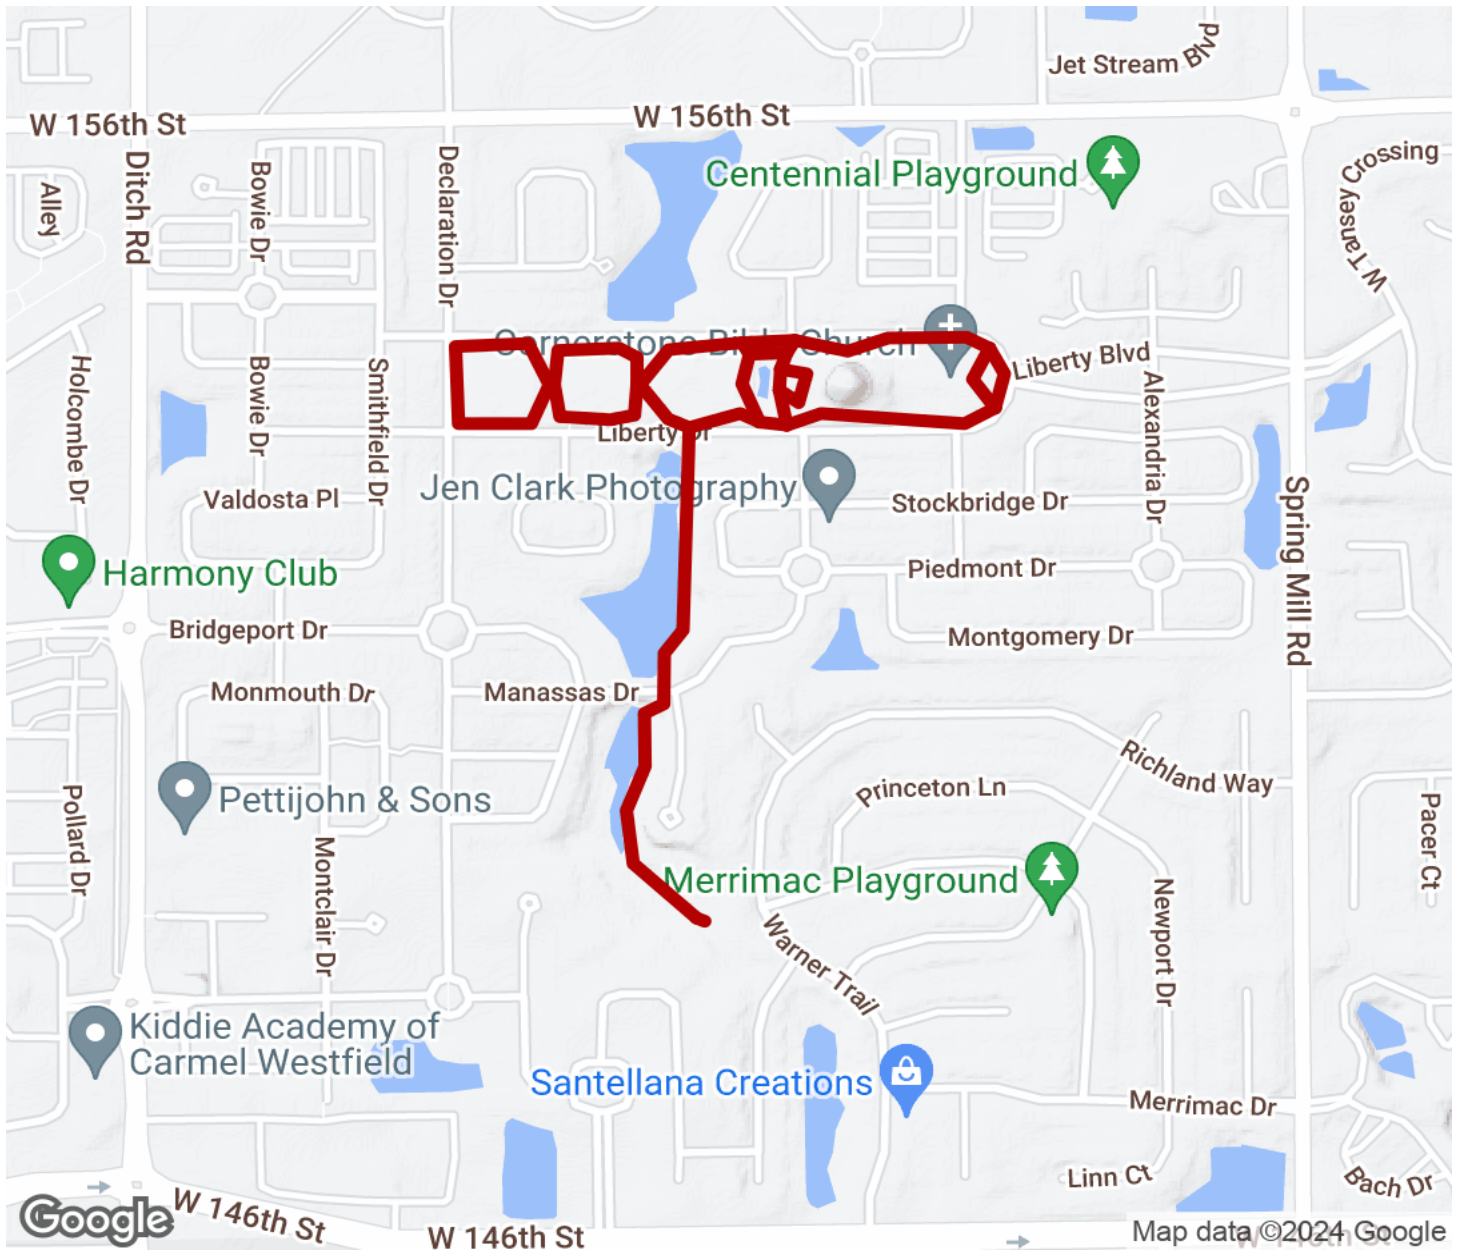

Centennial Trail (IN)

Indiana

Trailhead

Restroom

Parking

Water Fountain

Tunnel

TrailLink
by Rails-to-Trails Conservancy

TrailLink.com