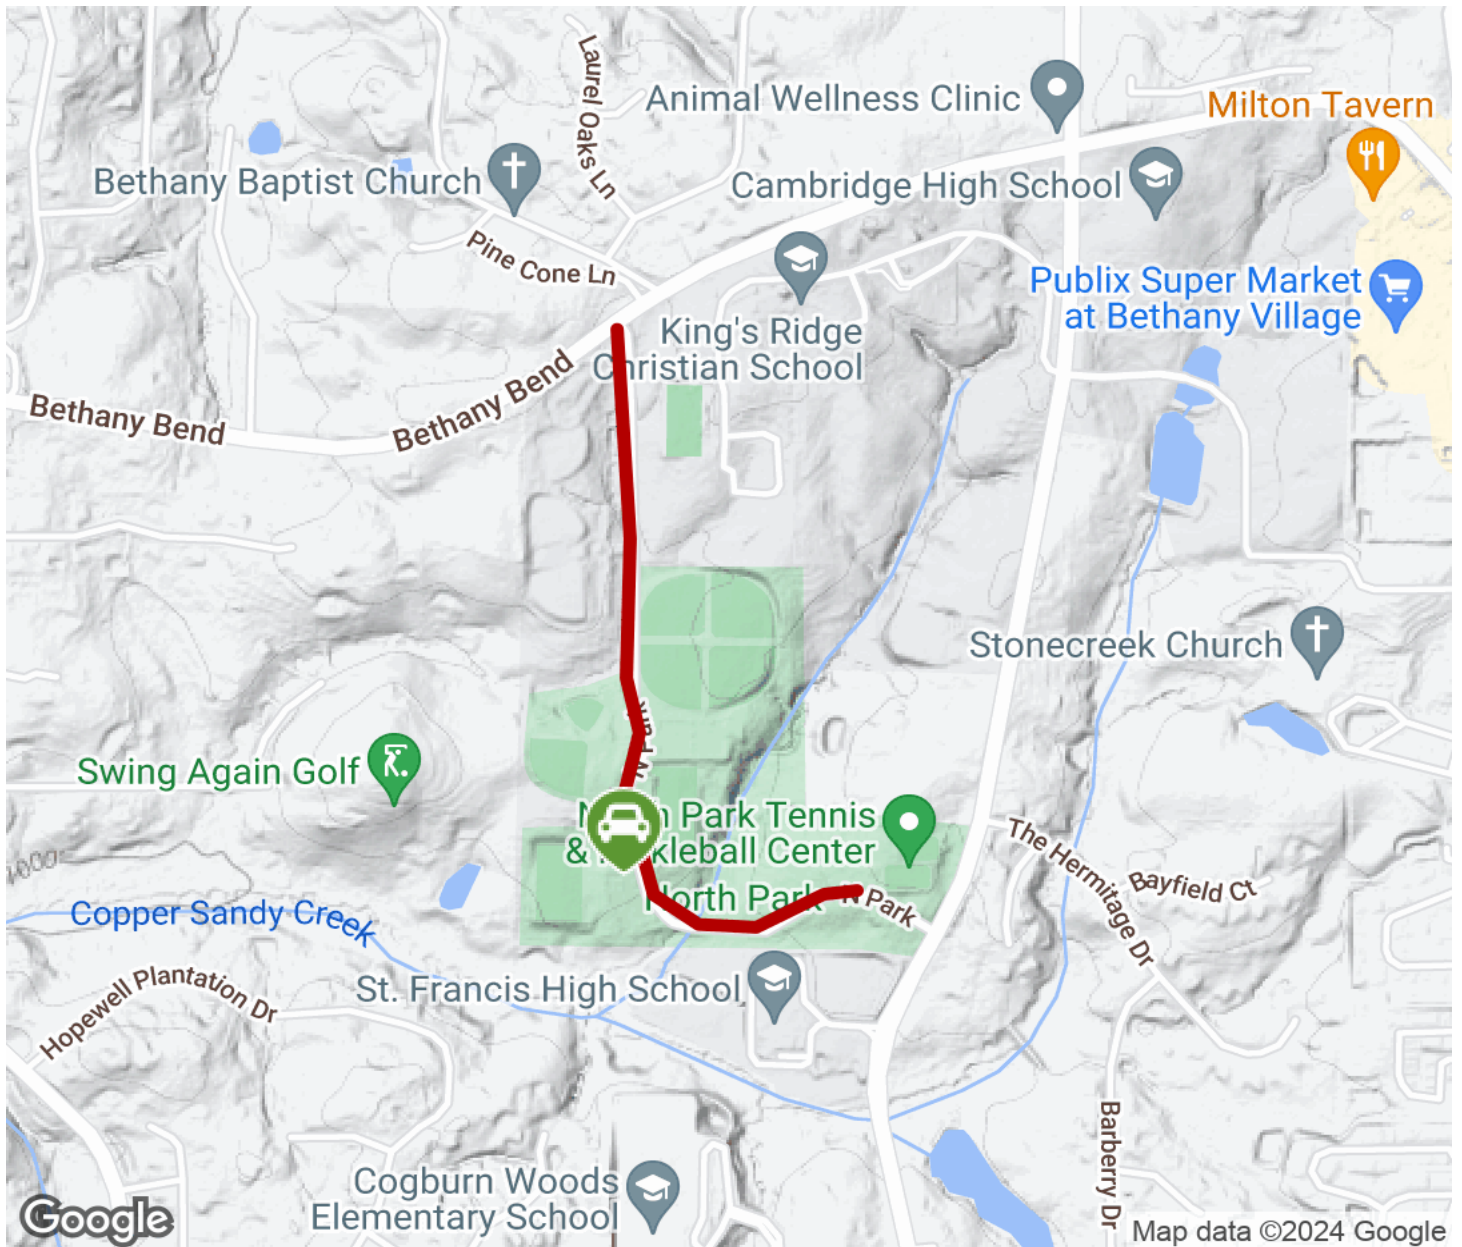

North Park Path

Georgia

Trailhead

Restroom

Parking

Water Fountain

Tunnel

TrailLink
by Rails-to-Trails Conservancy

TrailLink.com