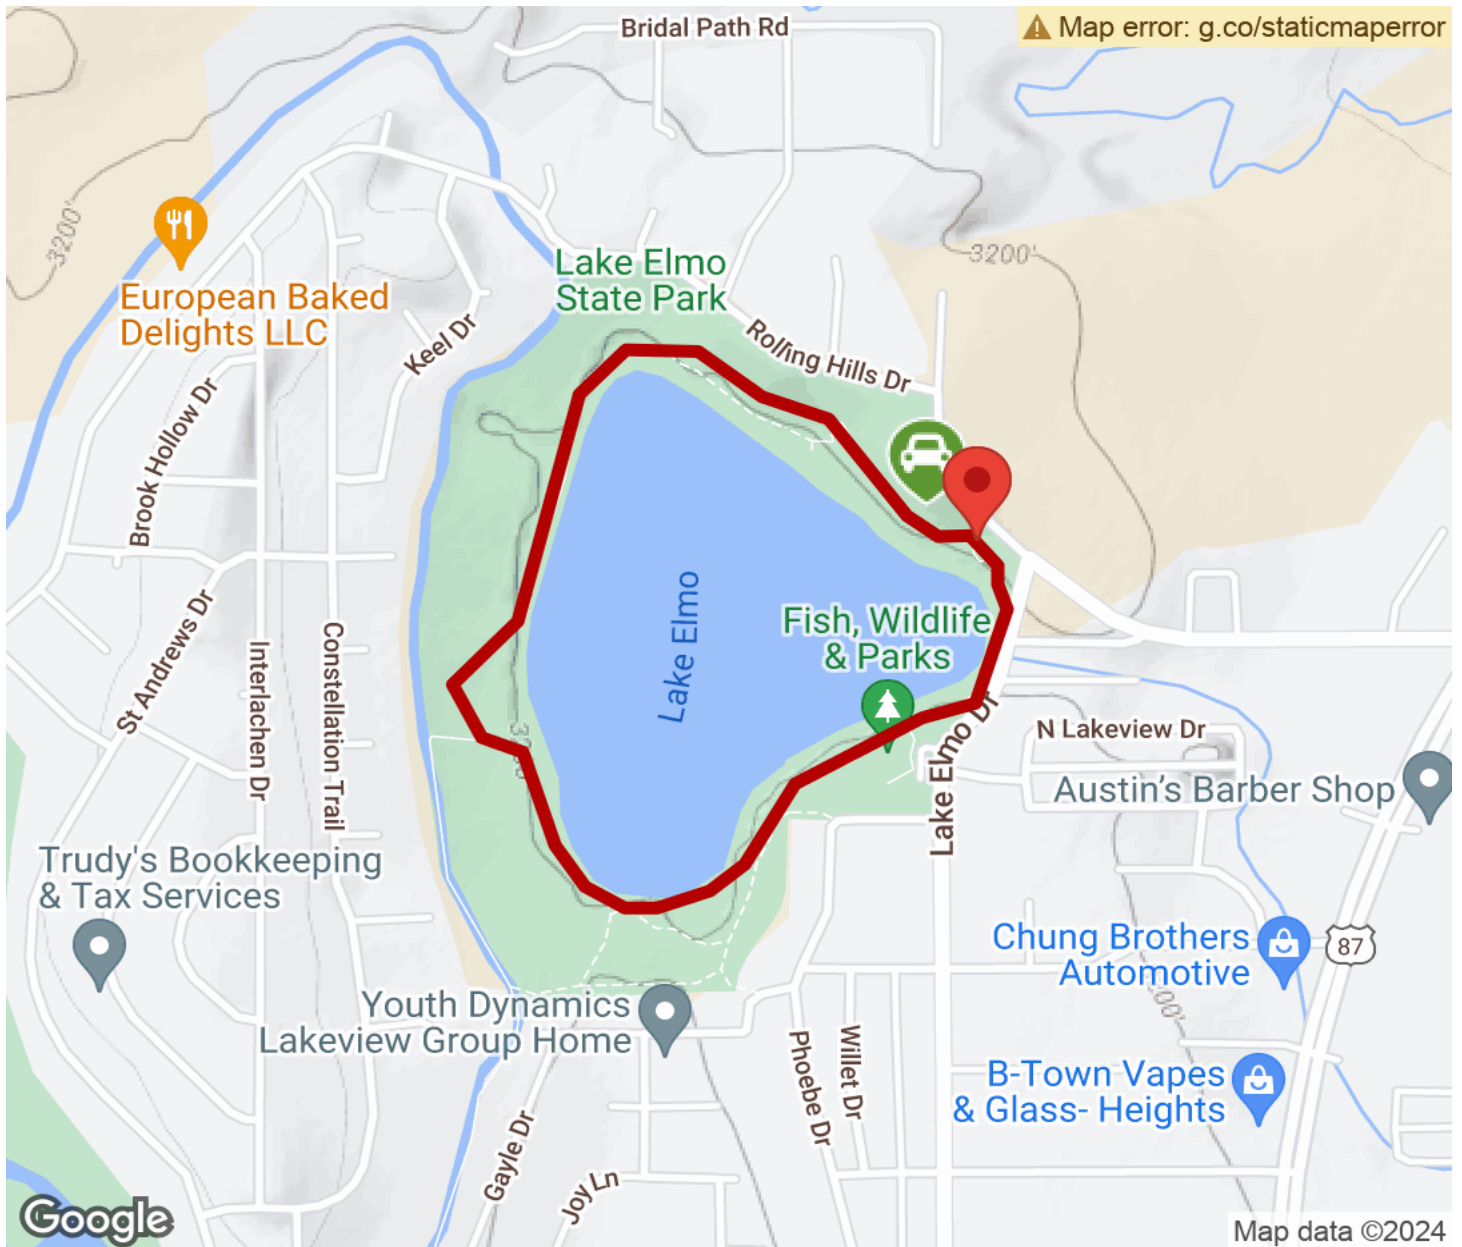

2024

TrailLink Unlimited

Guides

**Lake Elmo
Trail**
Montana

Lake Elmo Trail

Montana

The Lake Elmo Trail offers a 1.5-mile paved route around the scenic lake, situated in northern Billings. Lake Elmo State Park offers

The Lake Elmo Trail offers a 1.5-mile paved route around the scenic lake, situated in northern Billings. Lake Elmo State Park offers plentiful recreational opportunities, including swimming, fishing, picnicking and boating (non-motorized).

Lake Elmo Trail

Montana

States: Montana

Counties: Yellowstone

Length: 1.4miles

Trail end points: Lake Elmo State Park to Lake Elmo State Park

Trail surfaces: Asphalt, Concrete

Trail category: Greenway/Non-RT

Trail activities: Bike, Fishing, Walking

Parking & Trail Access

Parking is available within Lake Elmo State Park (2300 Lake Elmo Drive).

Lake Elmo Trail

Montana

Trailhead

Restroom

Parking