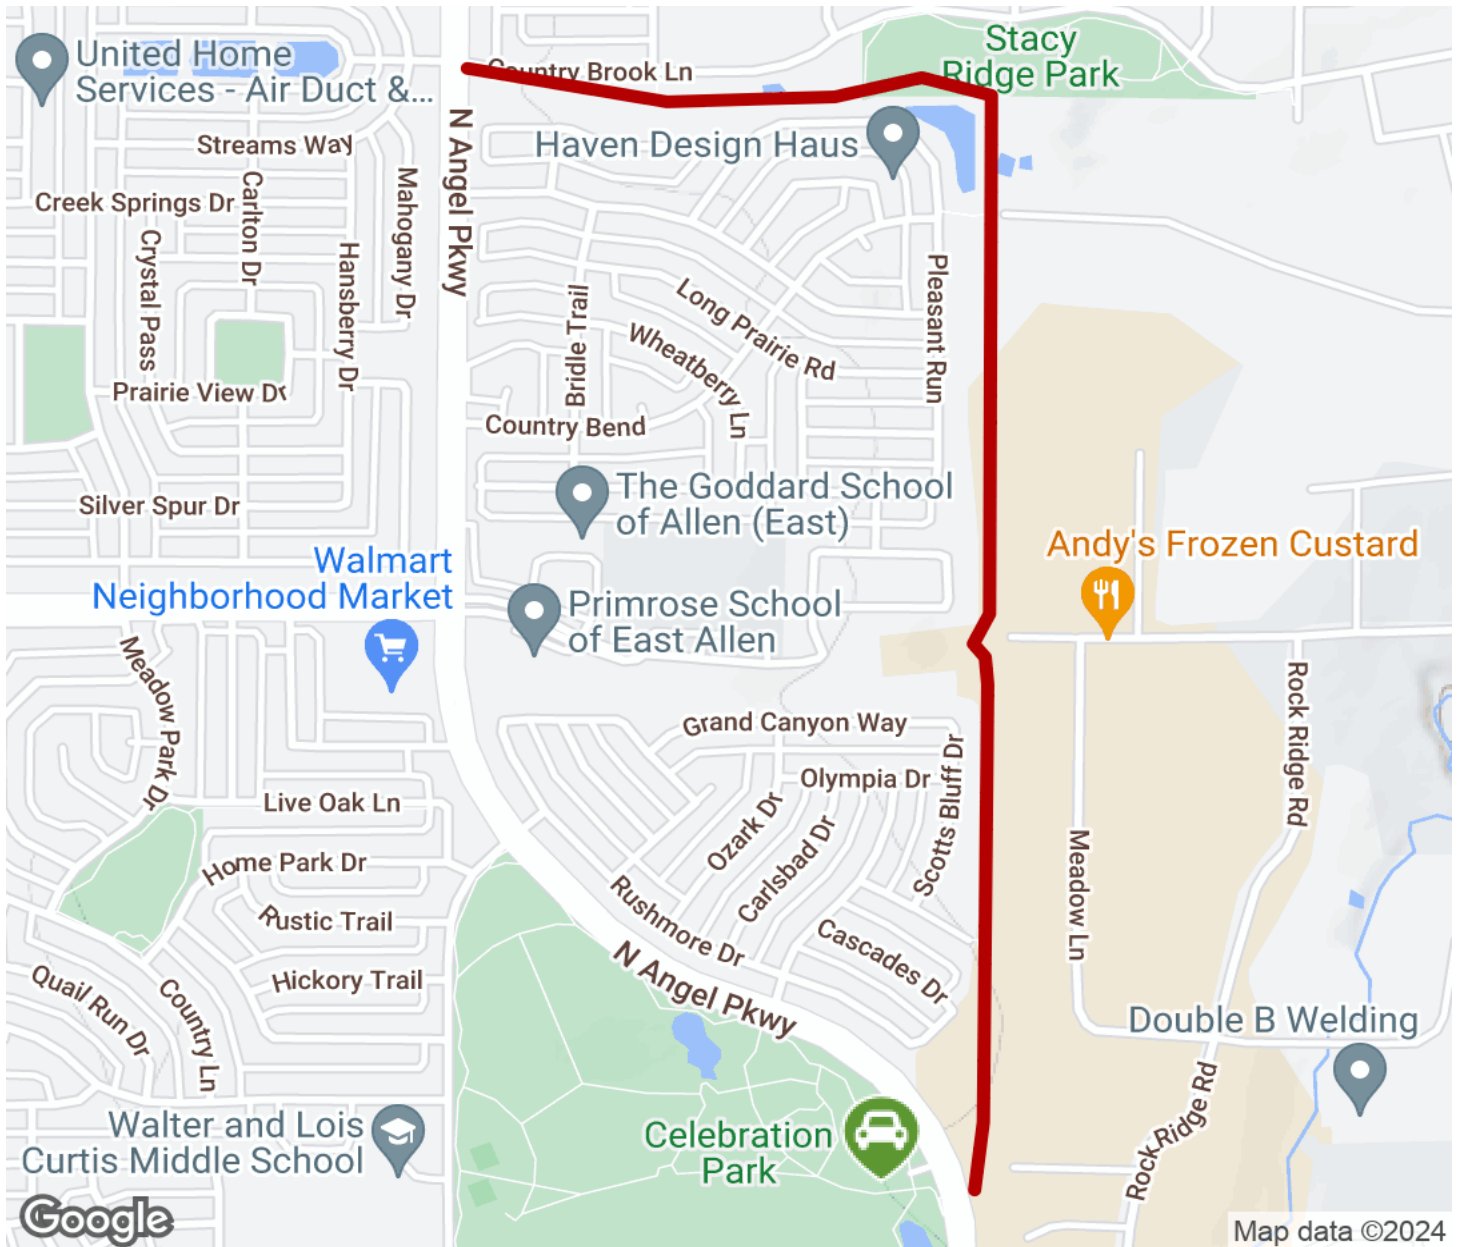

Celebration Pass Hike and Bike Trail

Texas

Trailhead

Restroom

Parking

Water Fountain

Tunnel

TrailLink
by Rails-to-Trails Conservancy

TrailLink.com