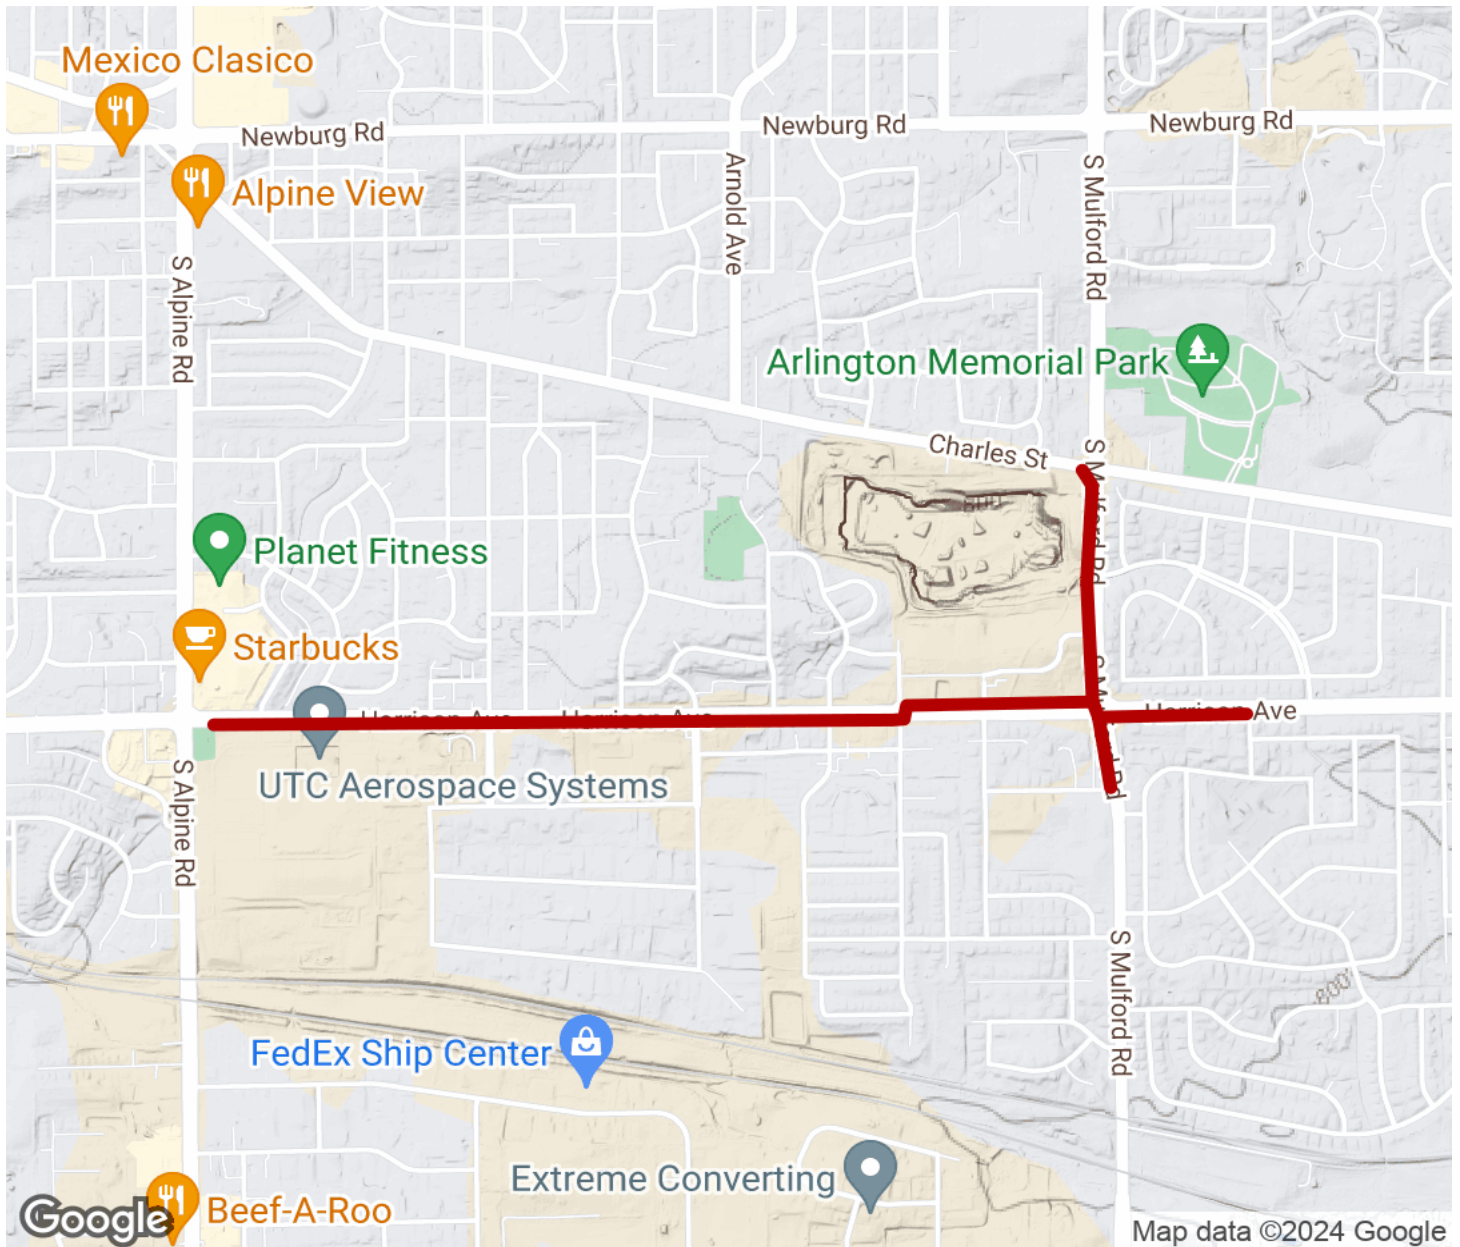

2024

TrailLink Unlimited

Guides

Harrison Avenue/ Mulford Road Bike Path

Illinois

Harrison Avenue/Mulford Road Bike Path

Illinois

In southeastern Rockford, a paved pathway begins at a connection with the Charles Street Community Path then heads south along

In southeastern Rockford, a paved pathway begins at a connection with the [Charles Street Community Path](#) then heads south along Mulford Road through a residential area. At Harrison Avenue, the path travels east along the roadway for about a block and also heads west for a longer route to Alpine Road. Along Harrison Avenue, the path provides access to many businesses and restaurants.

Harrison Avenue/Mulford Road Bike Path

Illinois

States: Illinois

Counties: Winnebago

Length: 3.5miles

Trail end points: Charles Street Community
Path to S. Alpine Road and Harrison Avenue

Trail surfaces: Asphalt, Concrete

Trail category: Greenway/Non-RT

Trail activities: Bike, Inline

Skating, Wheelchair Accessible, Walking

Parking & Trail Access

Harrison Avenue/Mulford Road Bike Path

Illinois

Trailhead

Restroom