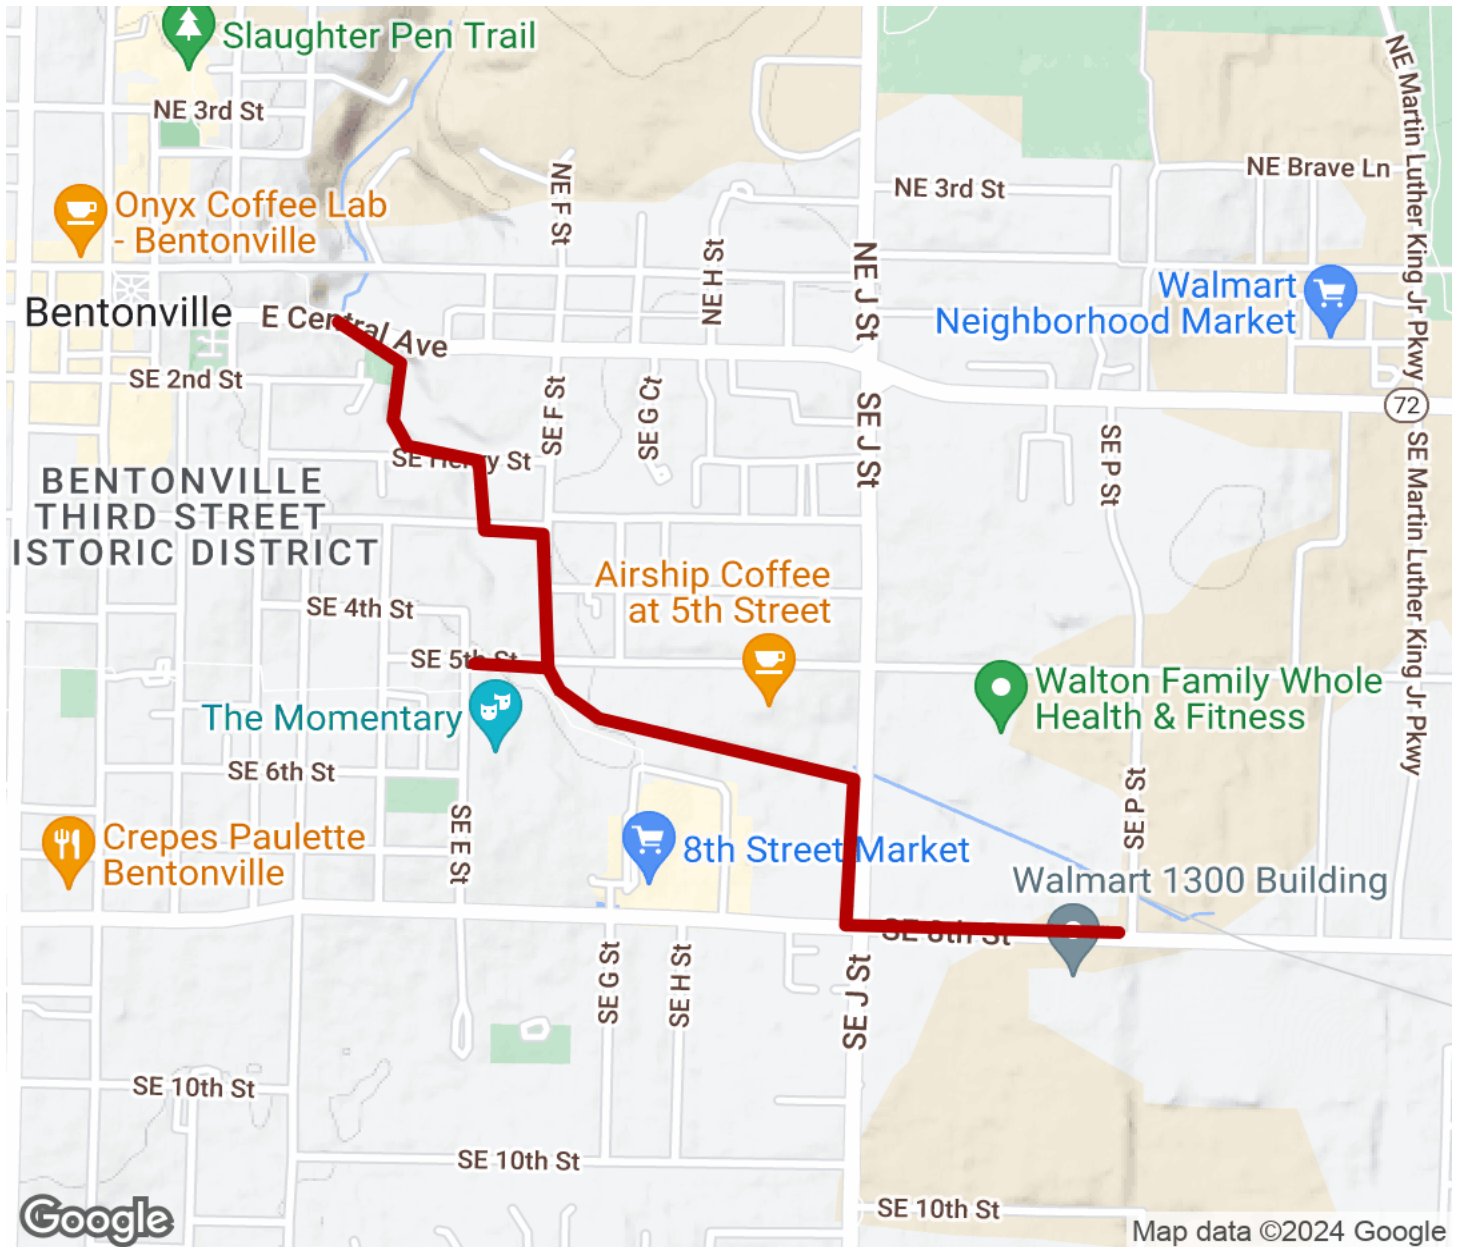

Town Branch Trail (Bentonville)

Arkansas

Trailhead

Restroom

Parking

Water Fountain

Tunnel

TrailLink
by Rails-to-Trails Conservancy

TrailLink.com