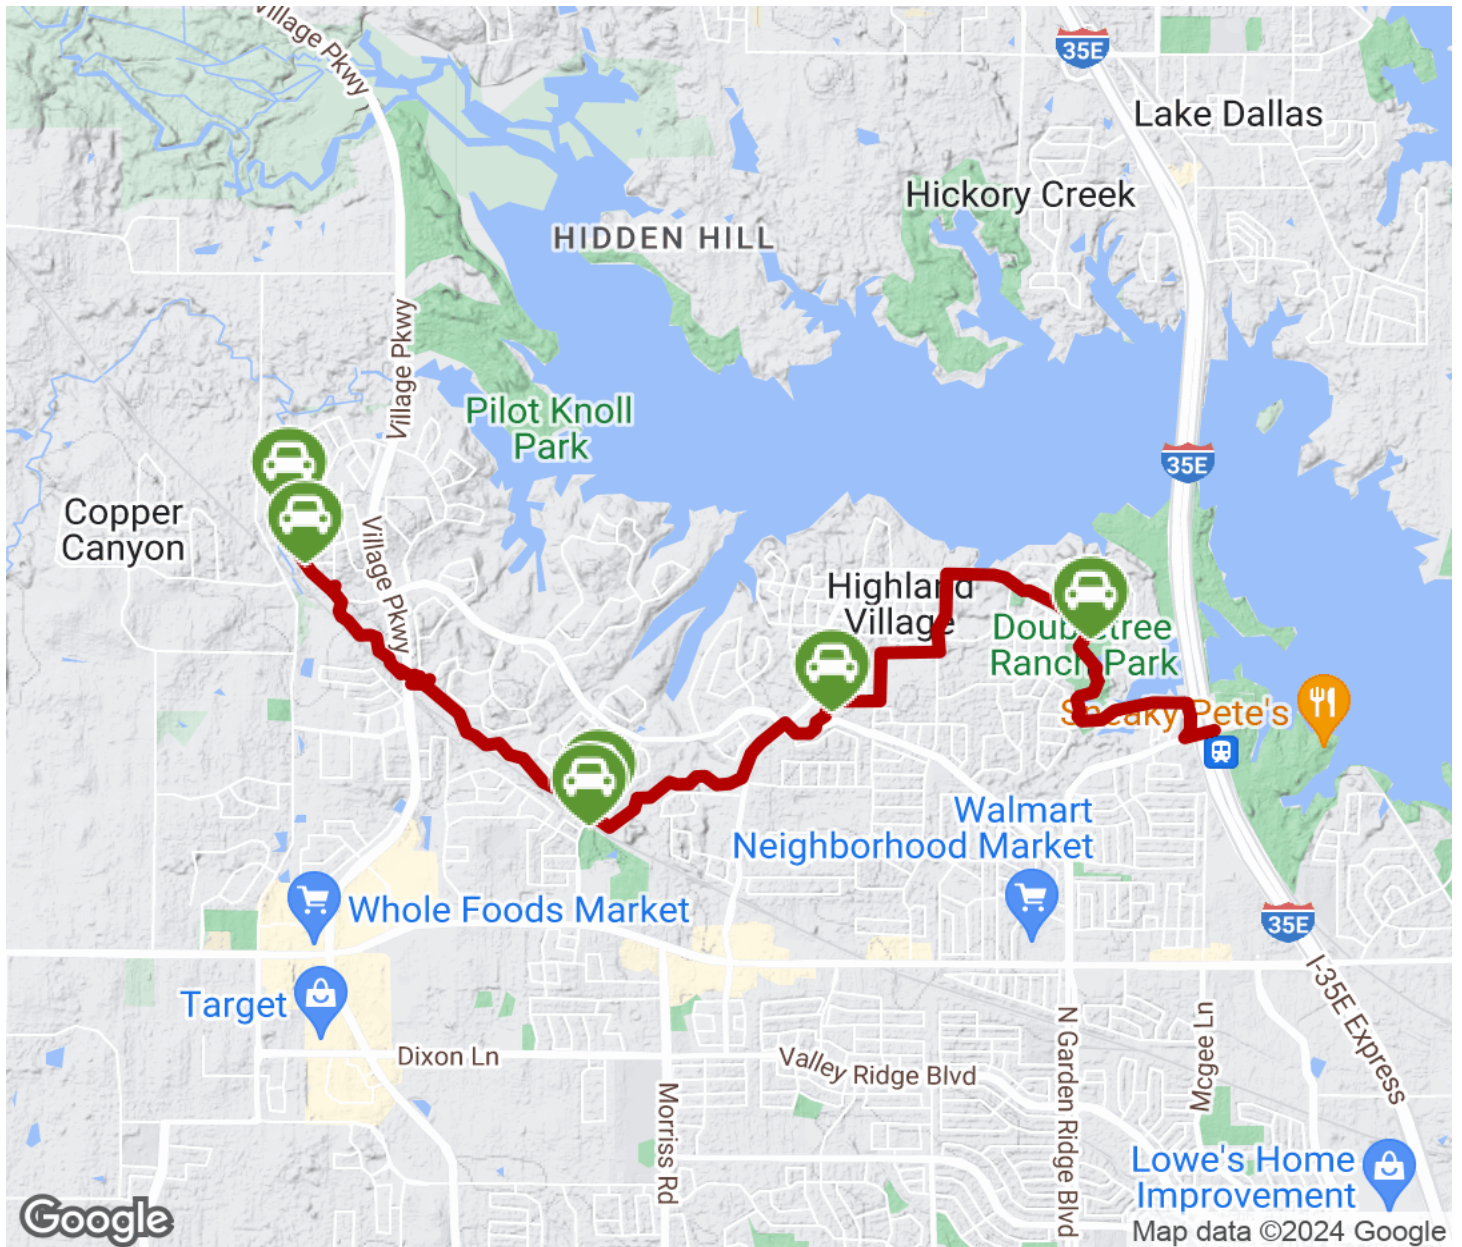

City Trail (Highland Village)

Texas

Trailhead

Restroom

Parking

Water Fountain

Tunnel

TrailLink
by Rails-to-Trails Conservancy

TrailLink.com