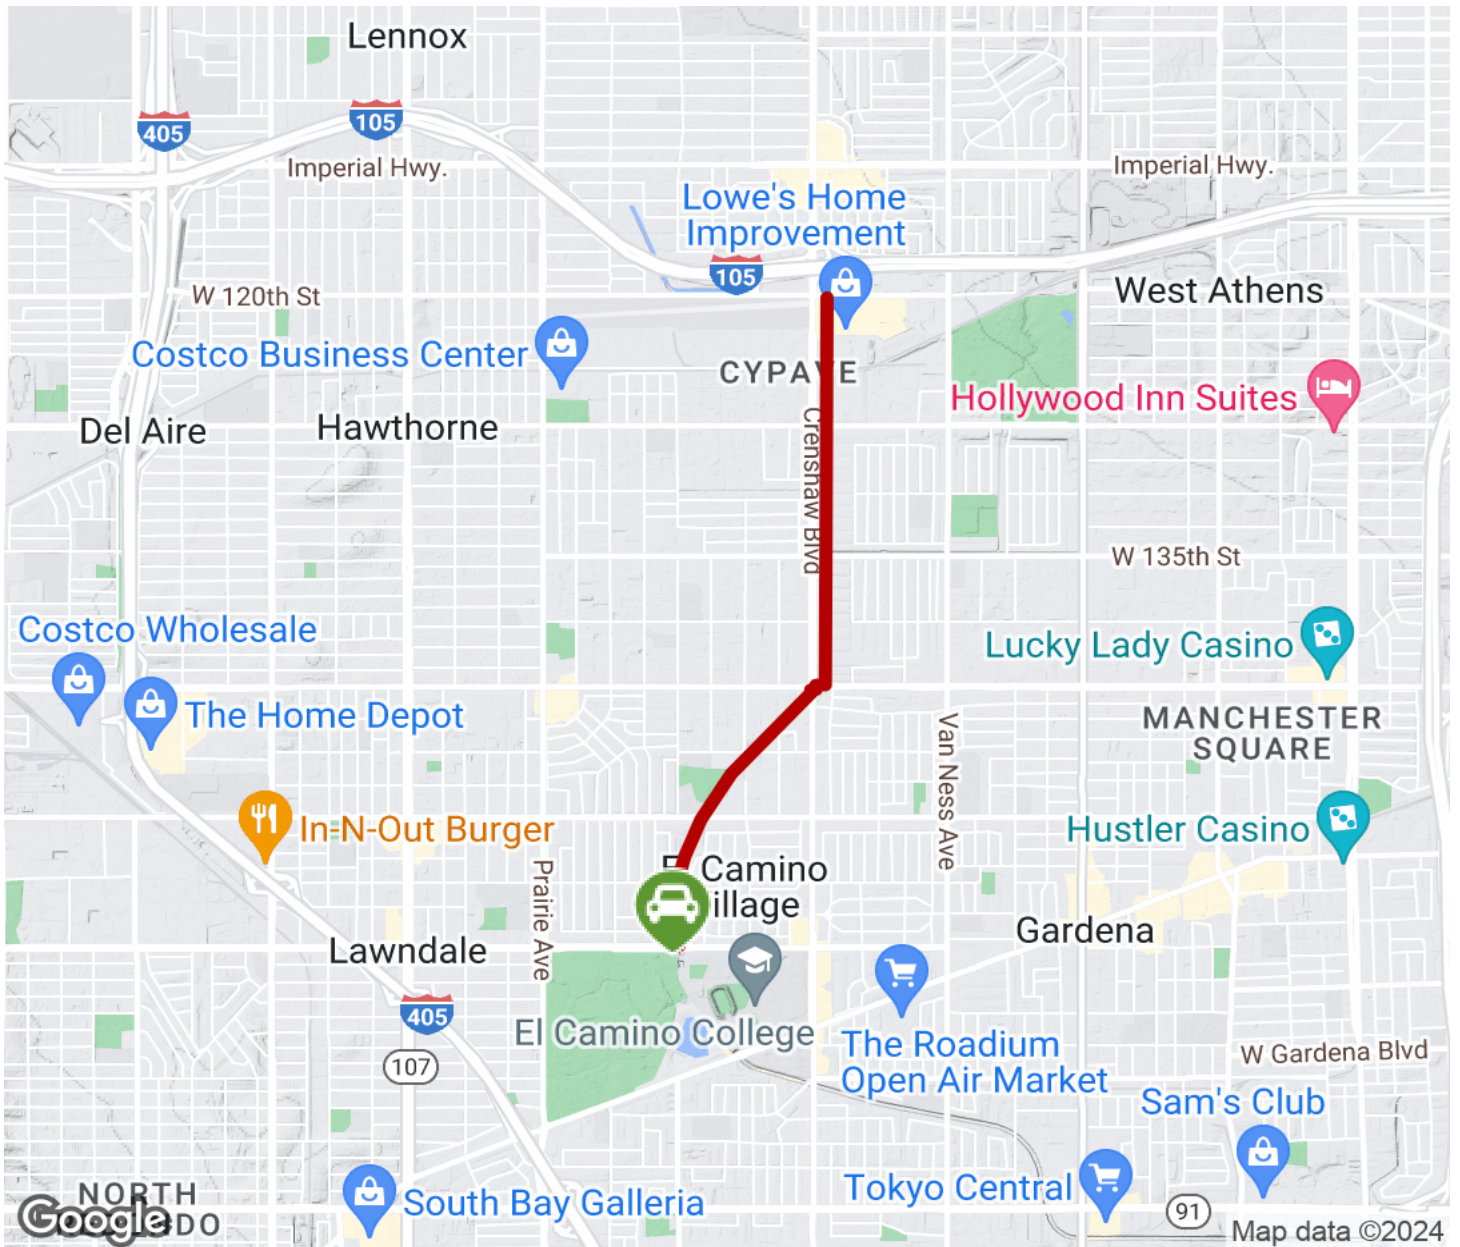

Laguna Dominguez Trail

California

- Trailhead
- Restroom
- Parking
- Water Fountain
- Tunnel