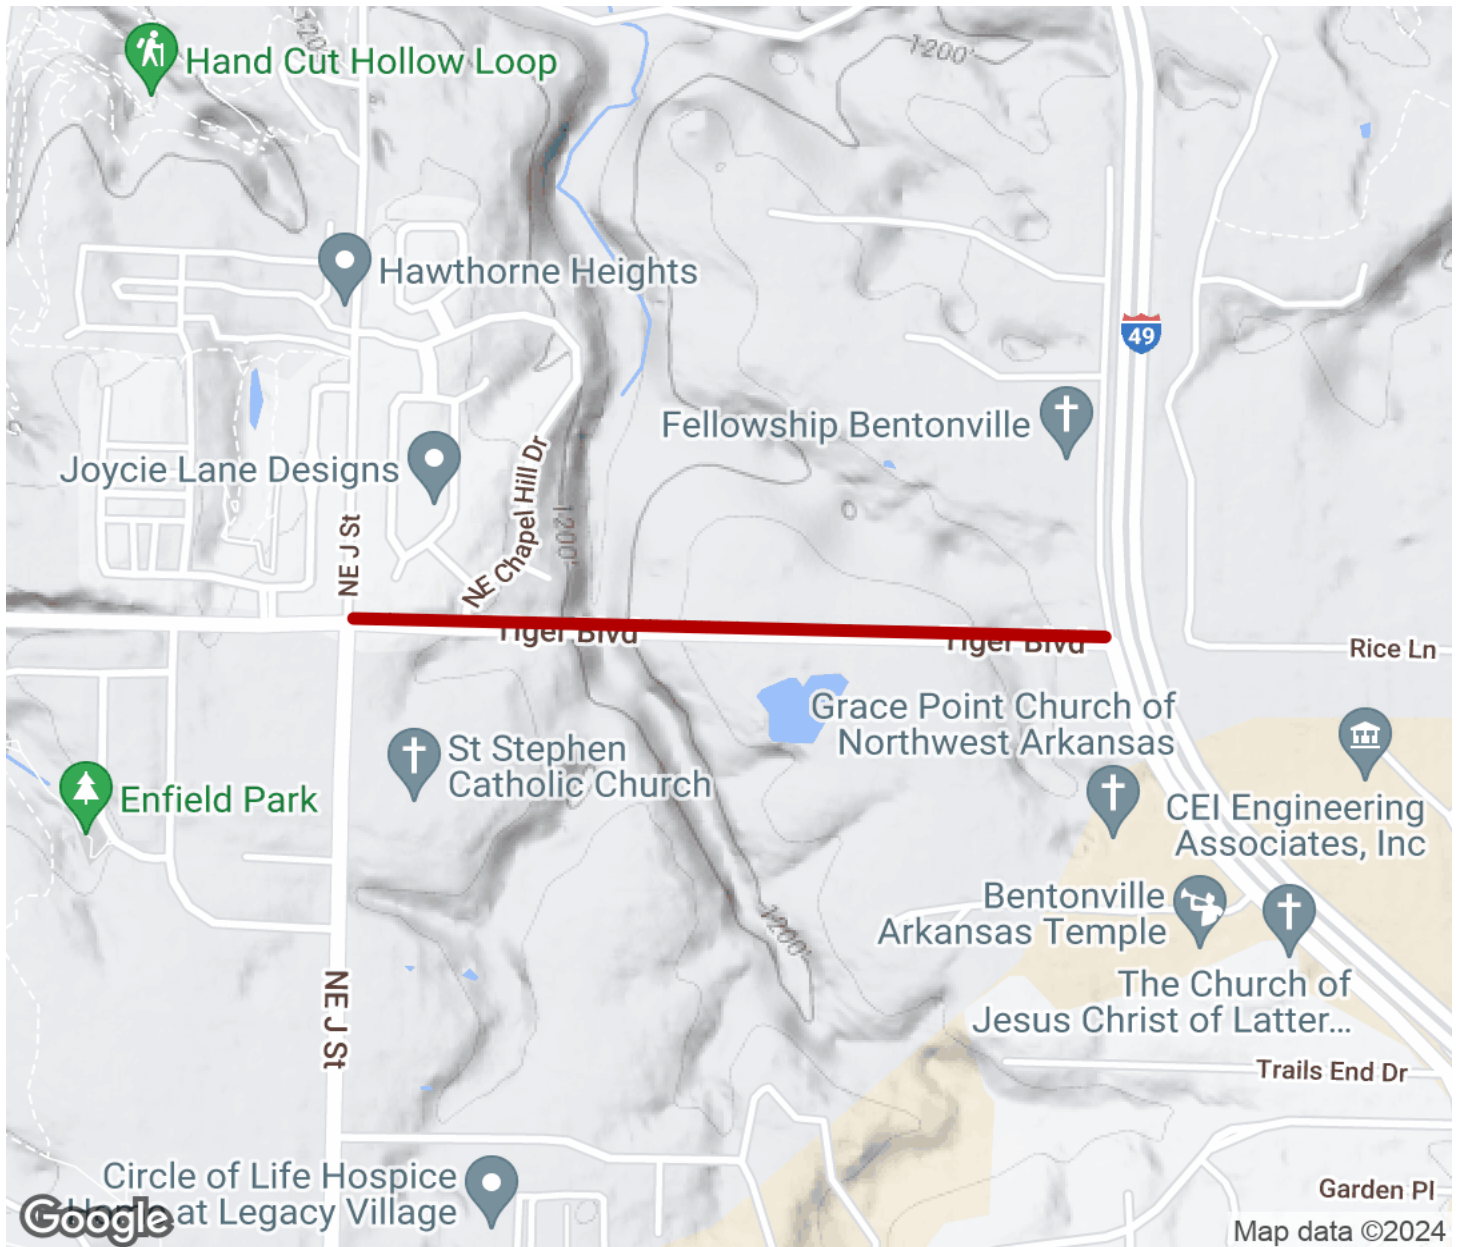

Tiger Trail

Arkansas

Trailhead

Restroom

Parking

Water Fountain

Tunnel

TrailLink
by Rails-to-Trails Conservancy

TrailLink.com