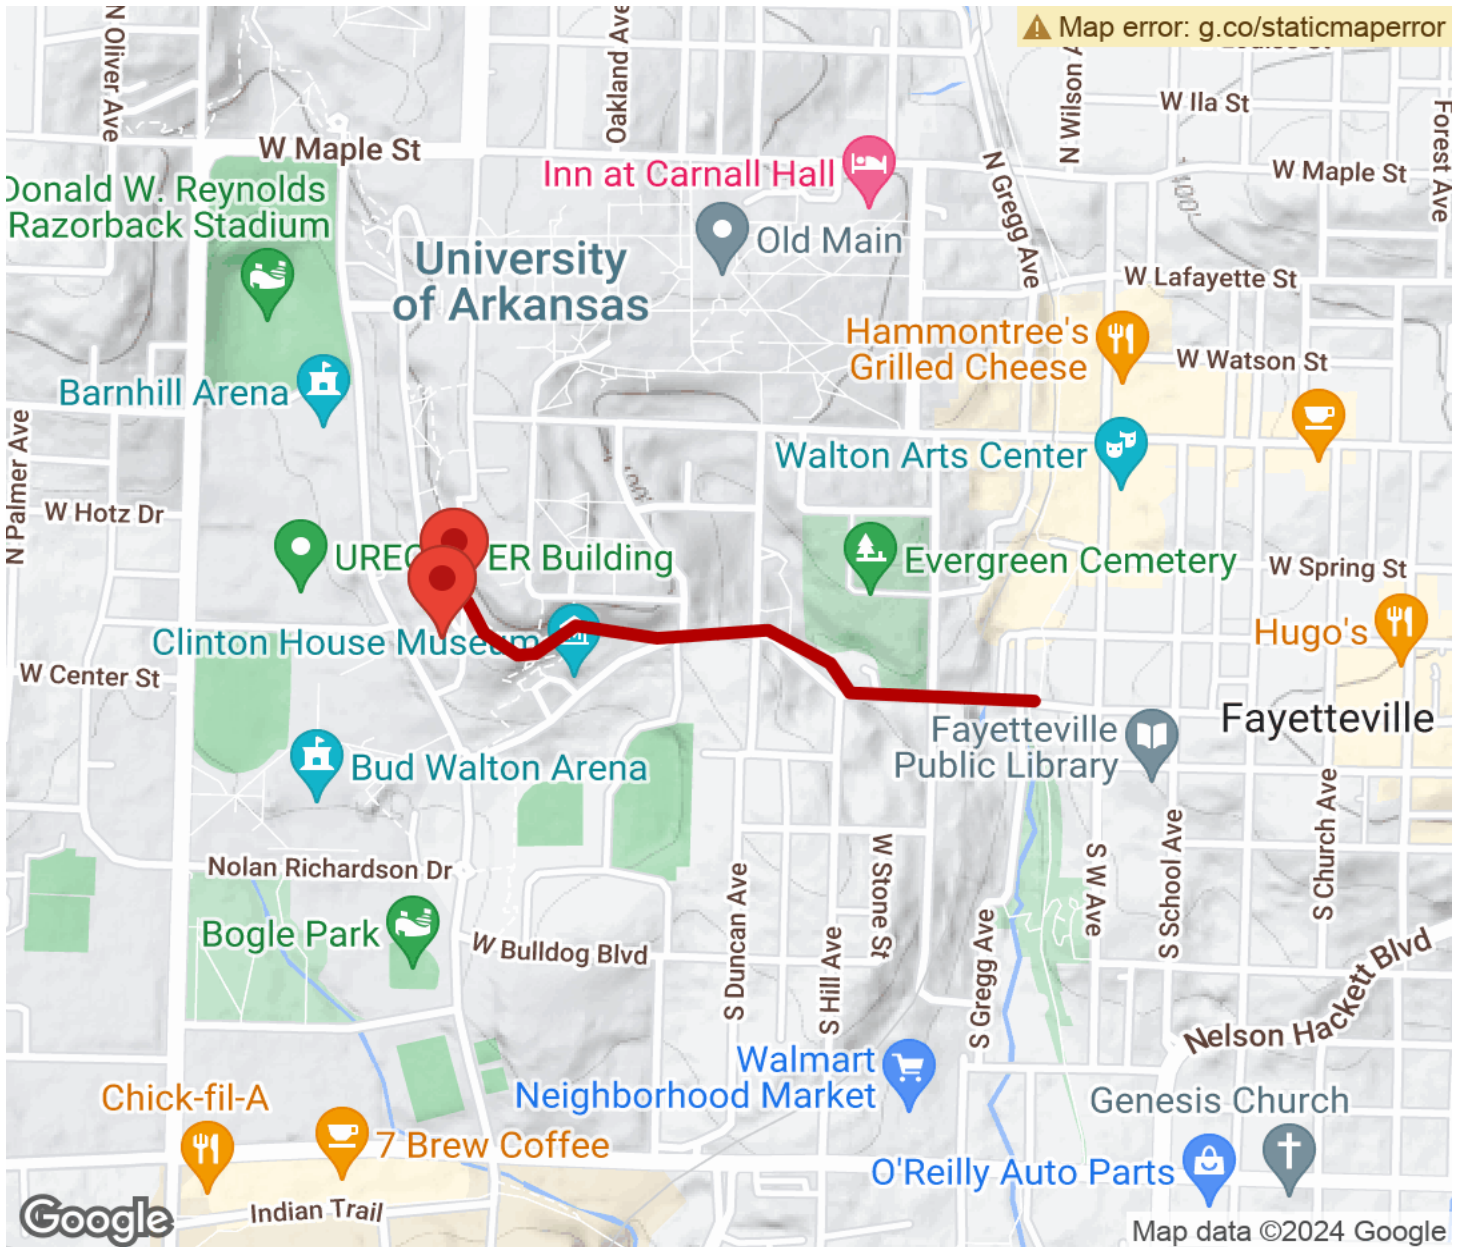

## Oak Ridge Trail

Arkansas

*The Oak Ridge Trail links the heart of the University of Arkansas' campus with Fayetteville's charming downtown. From the trail's*

The Oak Ridge Trail links the heart of the University of Arkansas' campus with Fayetteville's charming downtown. From the trail's eastern endpoint, seamlessly continue north on the [Frisco Trail](#)—also part of the 46-mile [Razorback Regional Greenway](#)—to reach the city's entertainment district on W. Dickson Street.

# Oak Ridge Trail

Arkansas

**States:** Arkansas

**Counties:** Washington

Length: 0.5miles

**Trail end points:** Frisco Trail at W. Center St.  
to University of Arkansas on Garland Ave.

**Trail surfaces:** Asphalt, Concrete

## Parking & Trail Access

There are no official parking areas for the Oak Ridge Trail. Access is available from the Frisco Trail, W. Center Street and several roads and paths within the University of Arkansas' campus.

# Oak Ridge Trail

Arkansas

Trailhead

Restroom

Parking

Water Fountain

Tunnel

**TrailLink**  
by Rails-to-Trails Conservancy