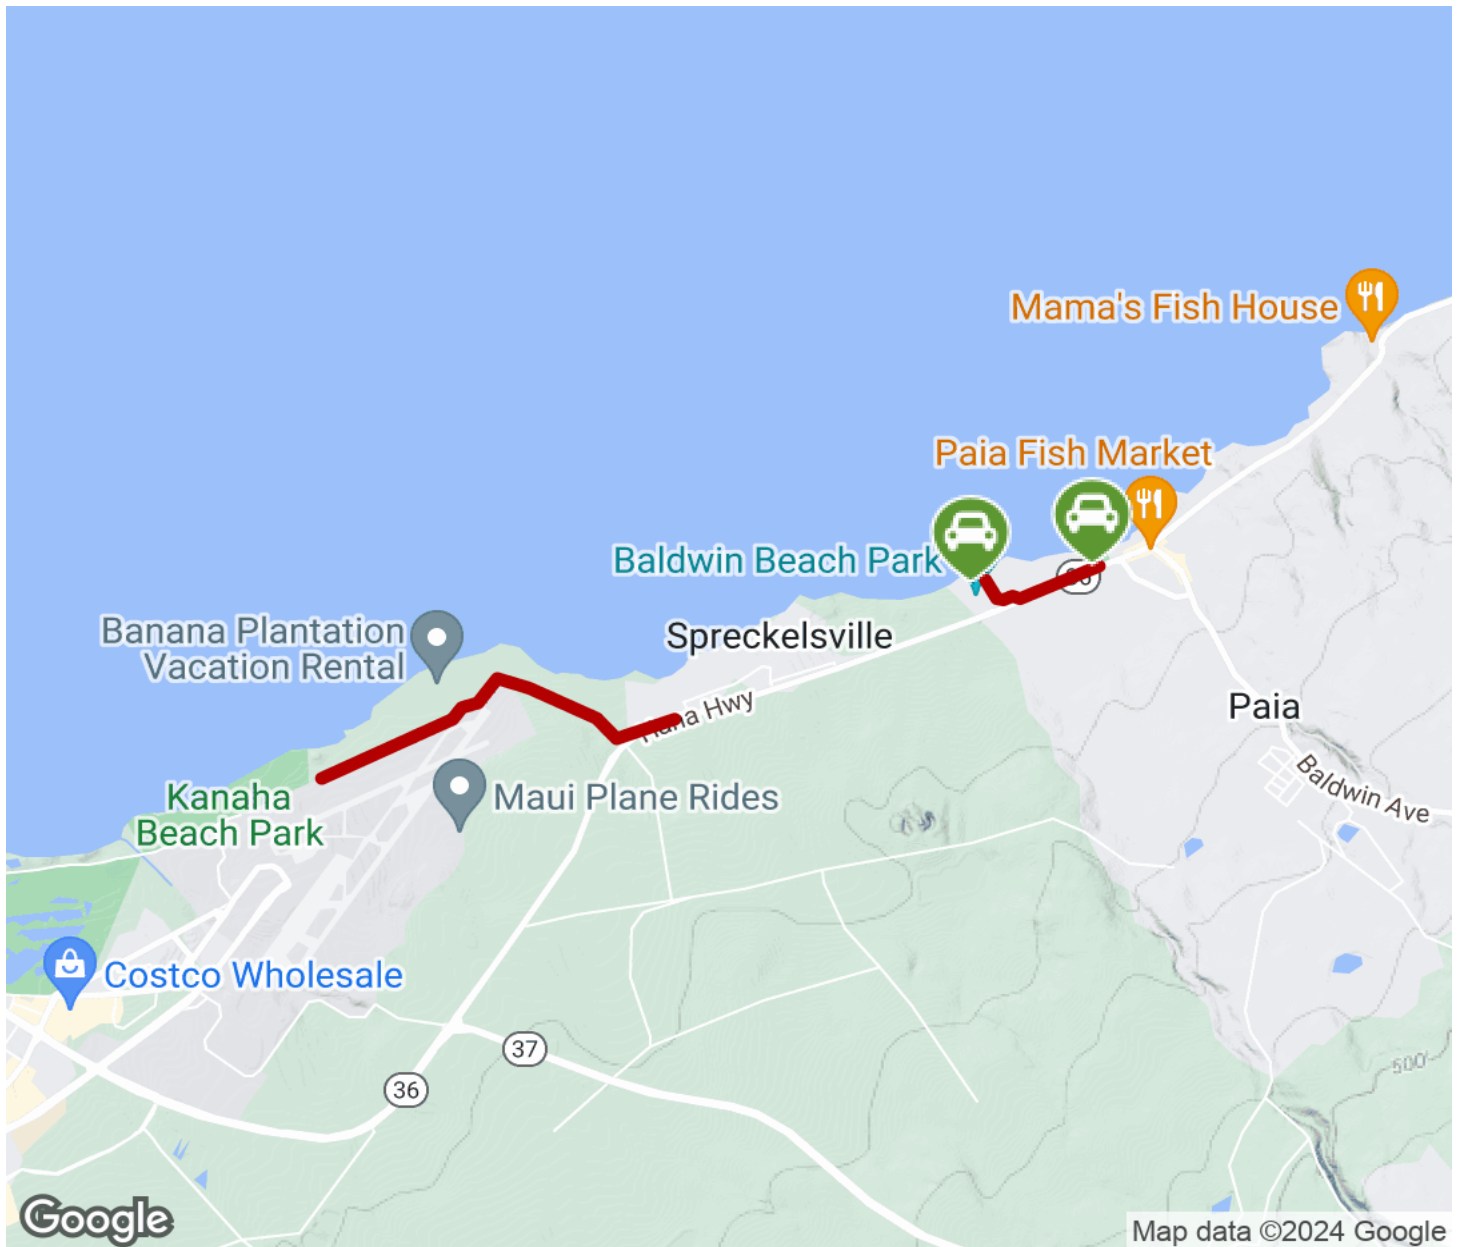

North Shore Greenway

Hawaii

Trailhead

Restroom

Parking

Water Fountain

Tunnel

TrailLink
by Rails-to-Trails Conservancy

TrailLink.com