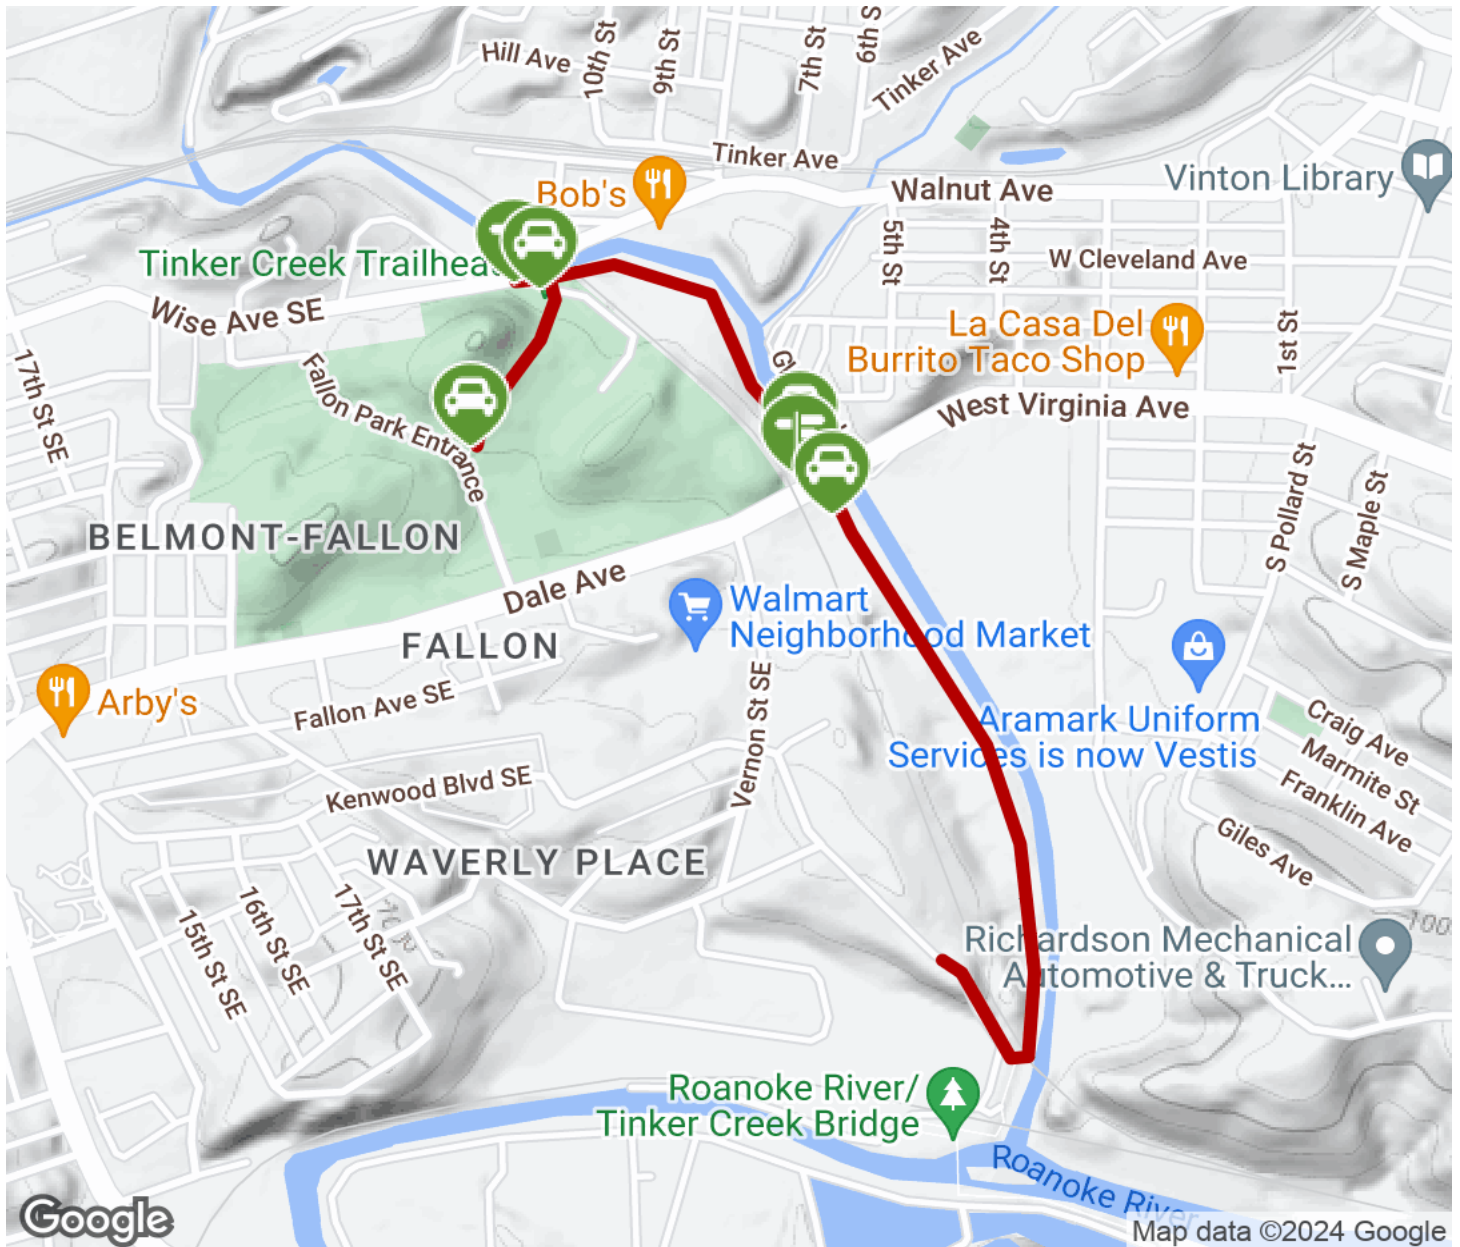

2024

TrailLink Unlimited 

Guides

**Tinker Creek
Greenway**
Virginia

Tinker Creek Greenway

Virginia

The Tinker Creek Greenway winds through Roanoke's east end from Fallon Park to just over a mile southeast. Along your journey,

The Tinker Creek Greenway winds through Roanoke's east end from Fallon Park to just over a mile southeast. Along your journey, you'll be closely paralleling the pleasantly wooded Tinker Creek.

Fallon Park is one of the city's largest parks and includes an outdoor pool, sports fields, and picnic tables. Fallon Park Elementary School is also located here.

Tinker Creek Greenway

Virginia

States: Virginia

Counties: Roanoke

Length: 1.3miles

Trail end points: Fallon Park to Underhill Avenue

Trail surfaces: Asphalt

Trail category: Greenway/Non-RT

Virginia

Trailhead

Restroom

Parking

Water Fountain

Tunnel

TrailLink
by Rails-to-Trails Conservancy

TrailLink.com