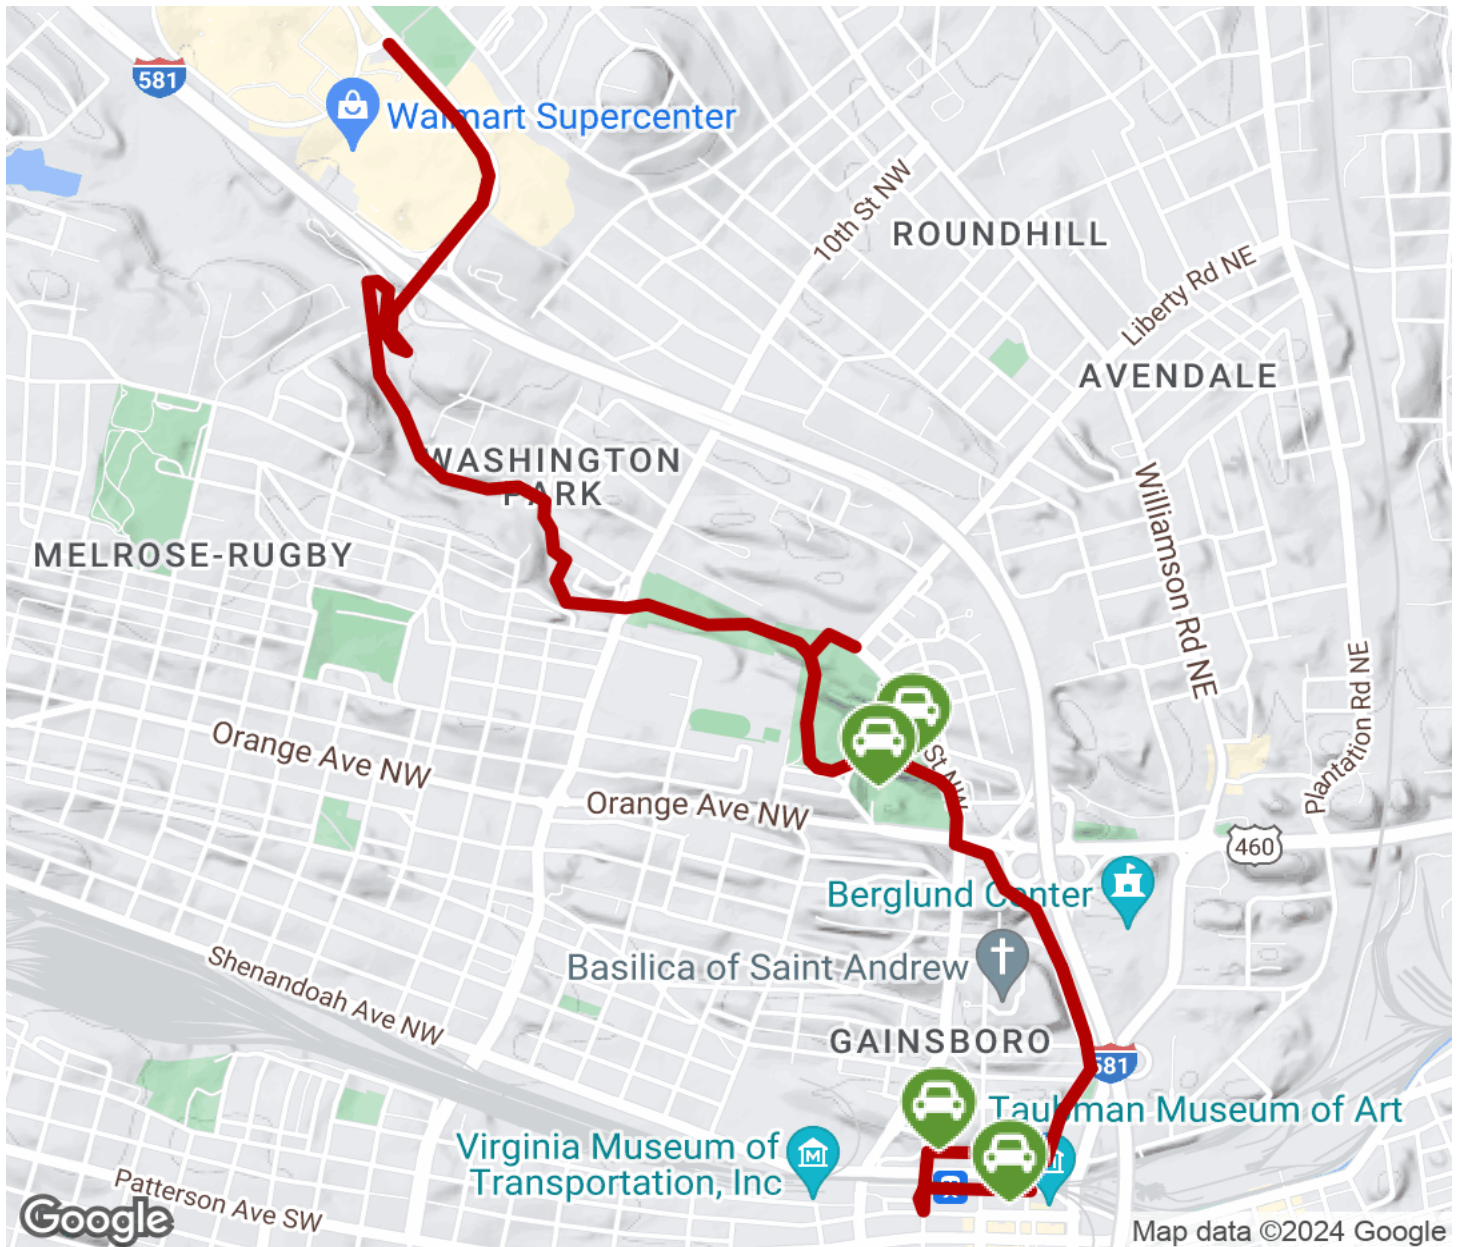

2024

TrailLink Unlimited 

Guides

**Lick Run
Greenway**
Virginia

Lick Run Greenway

Virginia

Lick Run Greenway begins in downtown Roanoke and heads north just over 4 miles to end between Huff Lane Park and Valley View

Lick Run Greenway begins in downtown Roanoke and heads north just over 4 miles to end between Huff Lane Park and Valley View Mall. Along the way, the paved pathway traverses two parks: Washington Park and Brown Robertson Park. Both parks offer picnic tables, basketball courts, and playgrounds. Near its northern end, the trail passes Round Hill Elementary School on its east side and a busy shopping area to the west.

Lick Run Greenway

Virginia

States: Virginia

Counties: Roanoke

Length: 4.2miles

Trail end points: Huff Lane Park to Salem Avenue

Trail surfaces: Asphalt

Trail category: Greenway/Non-RT

Trail activities: Bike, Inline Skating, Wheelchair Accessible, Walking

Parking & Trail Access

Parking is available mid-trail in Washington Park (1610 Burrell St. NW).

Lick Run Greenway

Virginia

Trailhead

Restroom