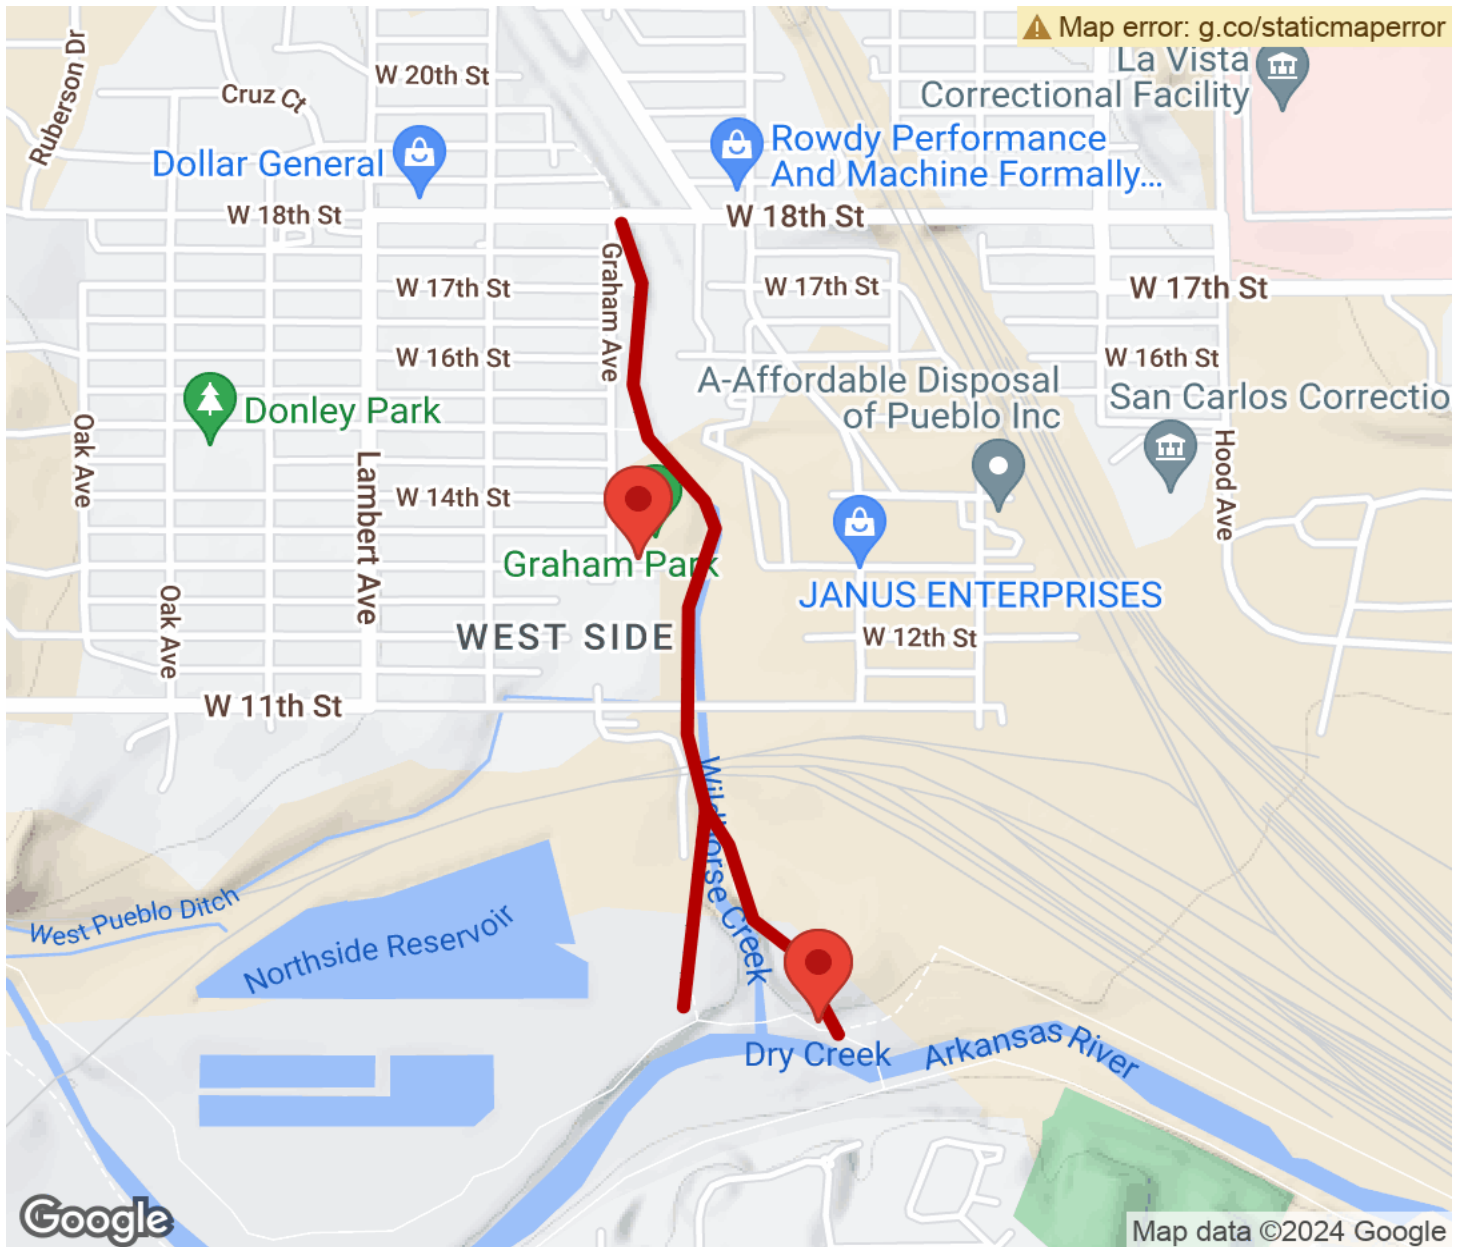

2024

TrailLink Unlimited 

Guides

**Wildhorse
Creek Trail**
Colorado

Wildhorse Creek Trail

Colorado

This neighborhood trail connects W 18th to the Arkansas River Trail in Pueblo, Colorado. The trail passes through Pete Jimenez Park and

This neighborhood trail connects W 18th to the [Arkansas River Trail](#) in Pueblo, Colorado. The trail passes through Pete Jimenez Park and imitates the course of the Wildhorse Creek south to the Arkansas River.

Wildhorse Creek Trail

Colorado

States: Colorado

Counties: Pueblo

Length: 1miles

Trail end points: Arkansas River Greenway to
W 18th Street

Trail surfaces: Dirt

Trail category: Greenway/Non-RT

Trail activities: Bike, Walking

Parking & Trail Access

Park at the Pete Jimenez Park located at 100-199 W 13th St.

Wildhorse Creek Trail

Colorado

Trailhead

Restroom

Parking